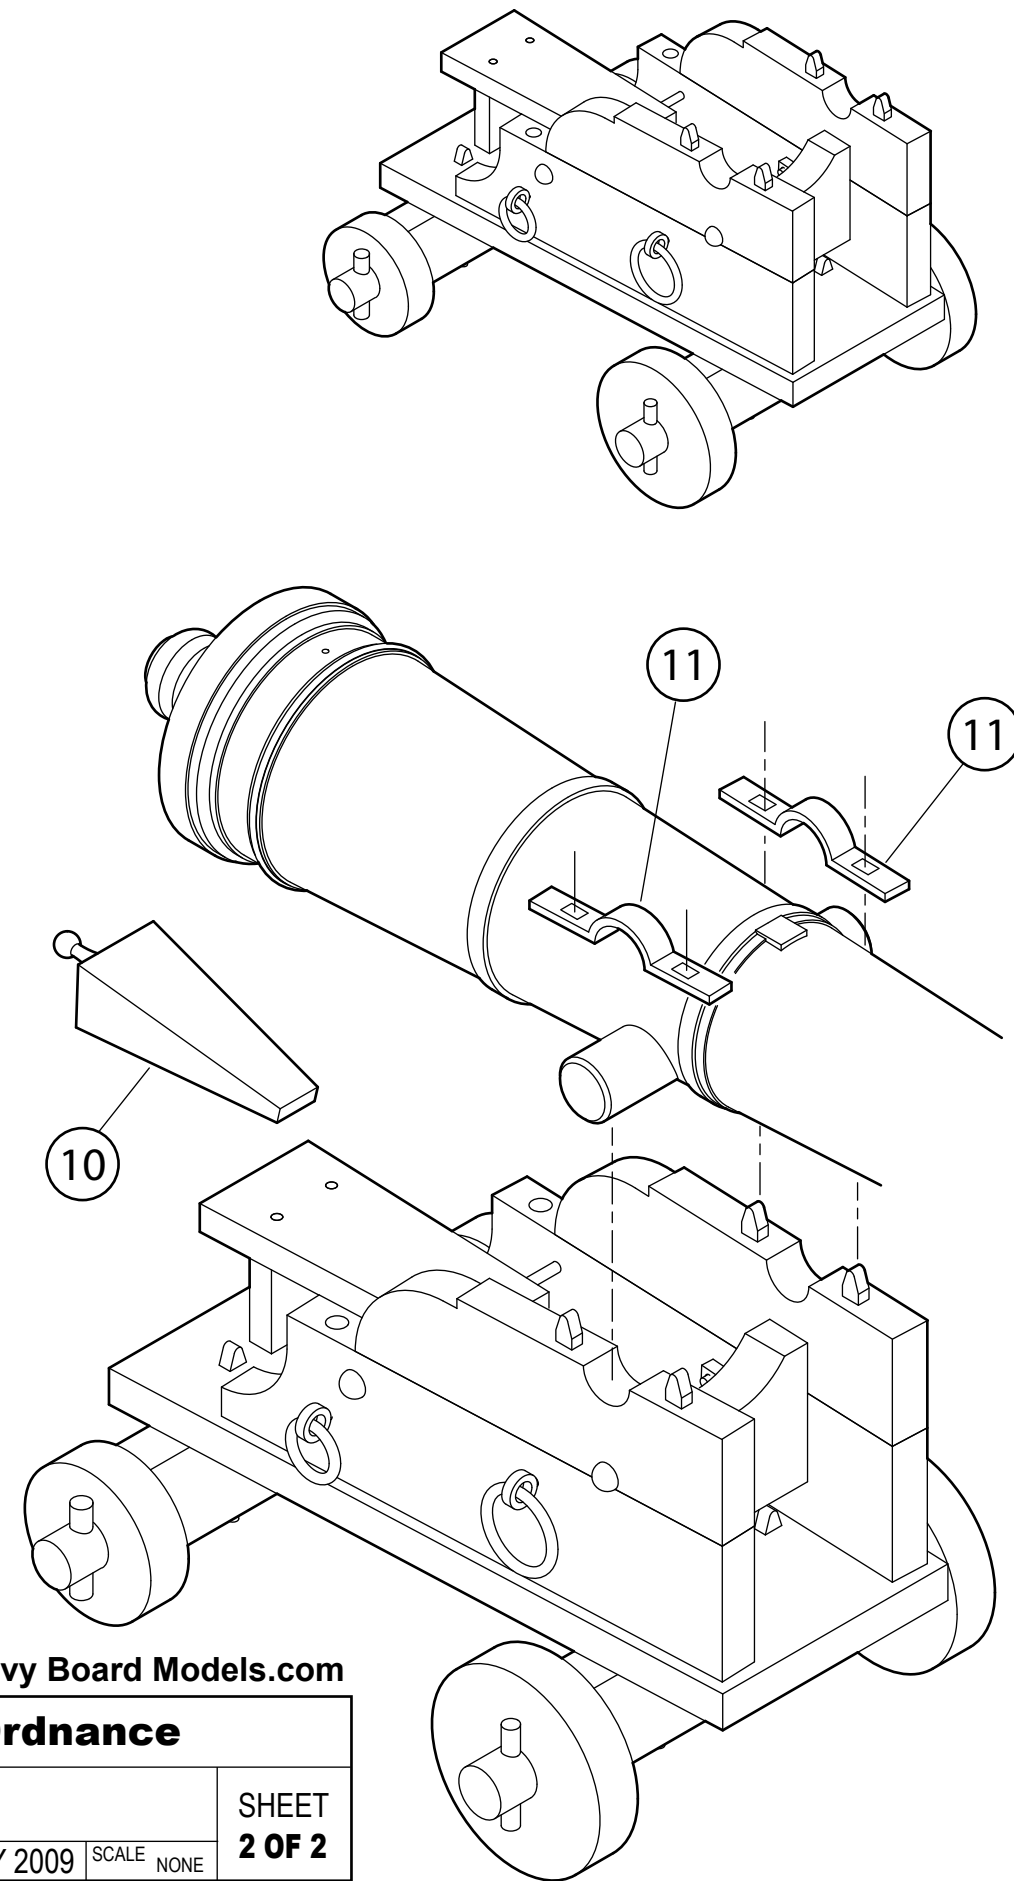

7

10

11 Qty (2)

8

9

English Sea Ordnance

TITLE	GUN DETAILS		SHEET
DRAWN BY	JEFF STAUDT	DATE	MAY 2009
SCALE	1:24		
			1 OF 2

© 2009 Navy Board Models.com