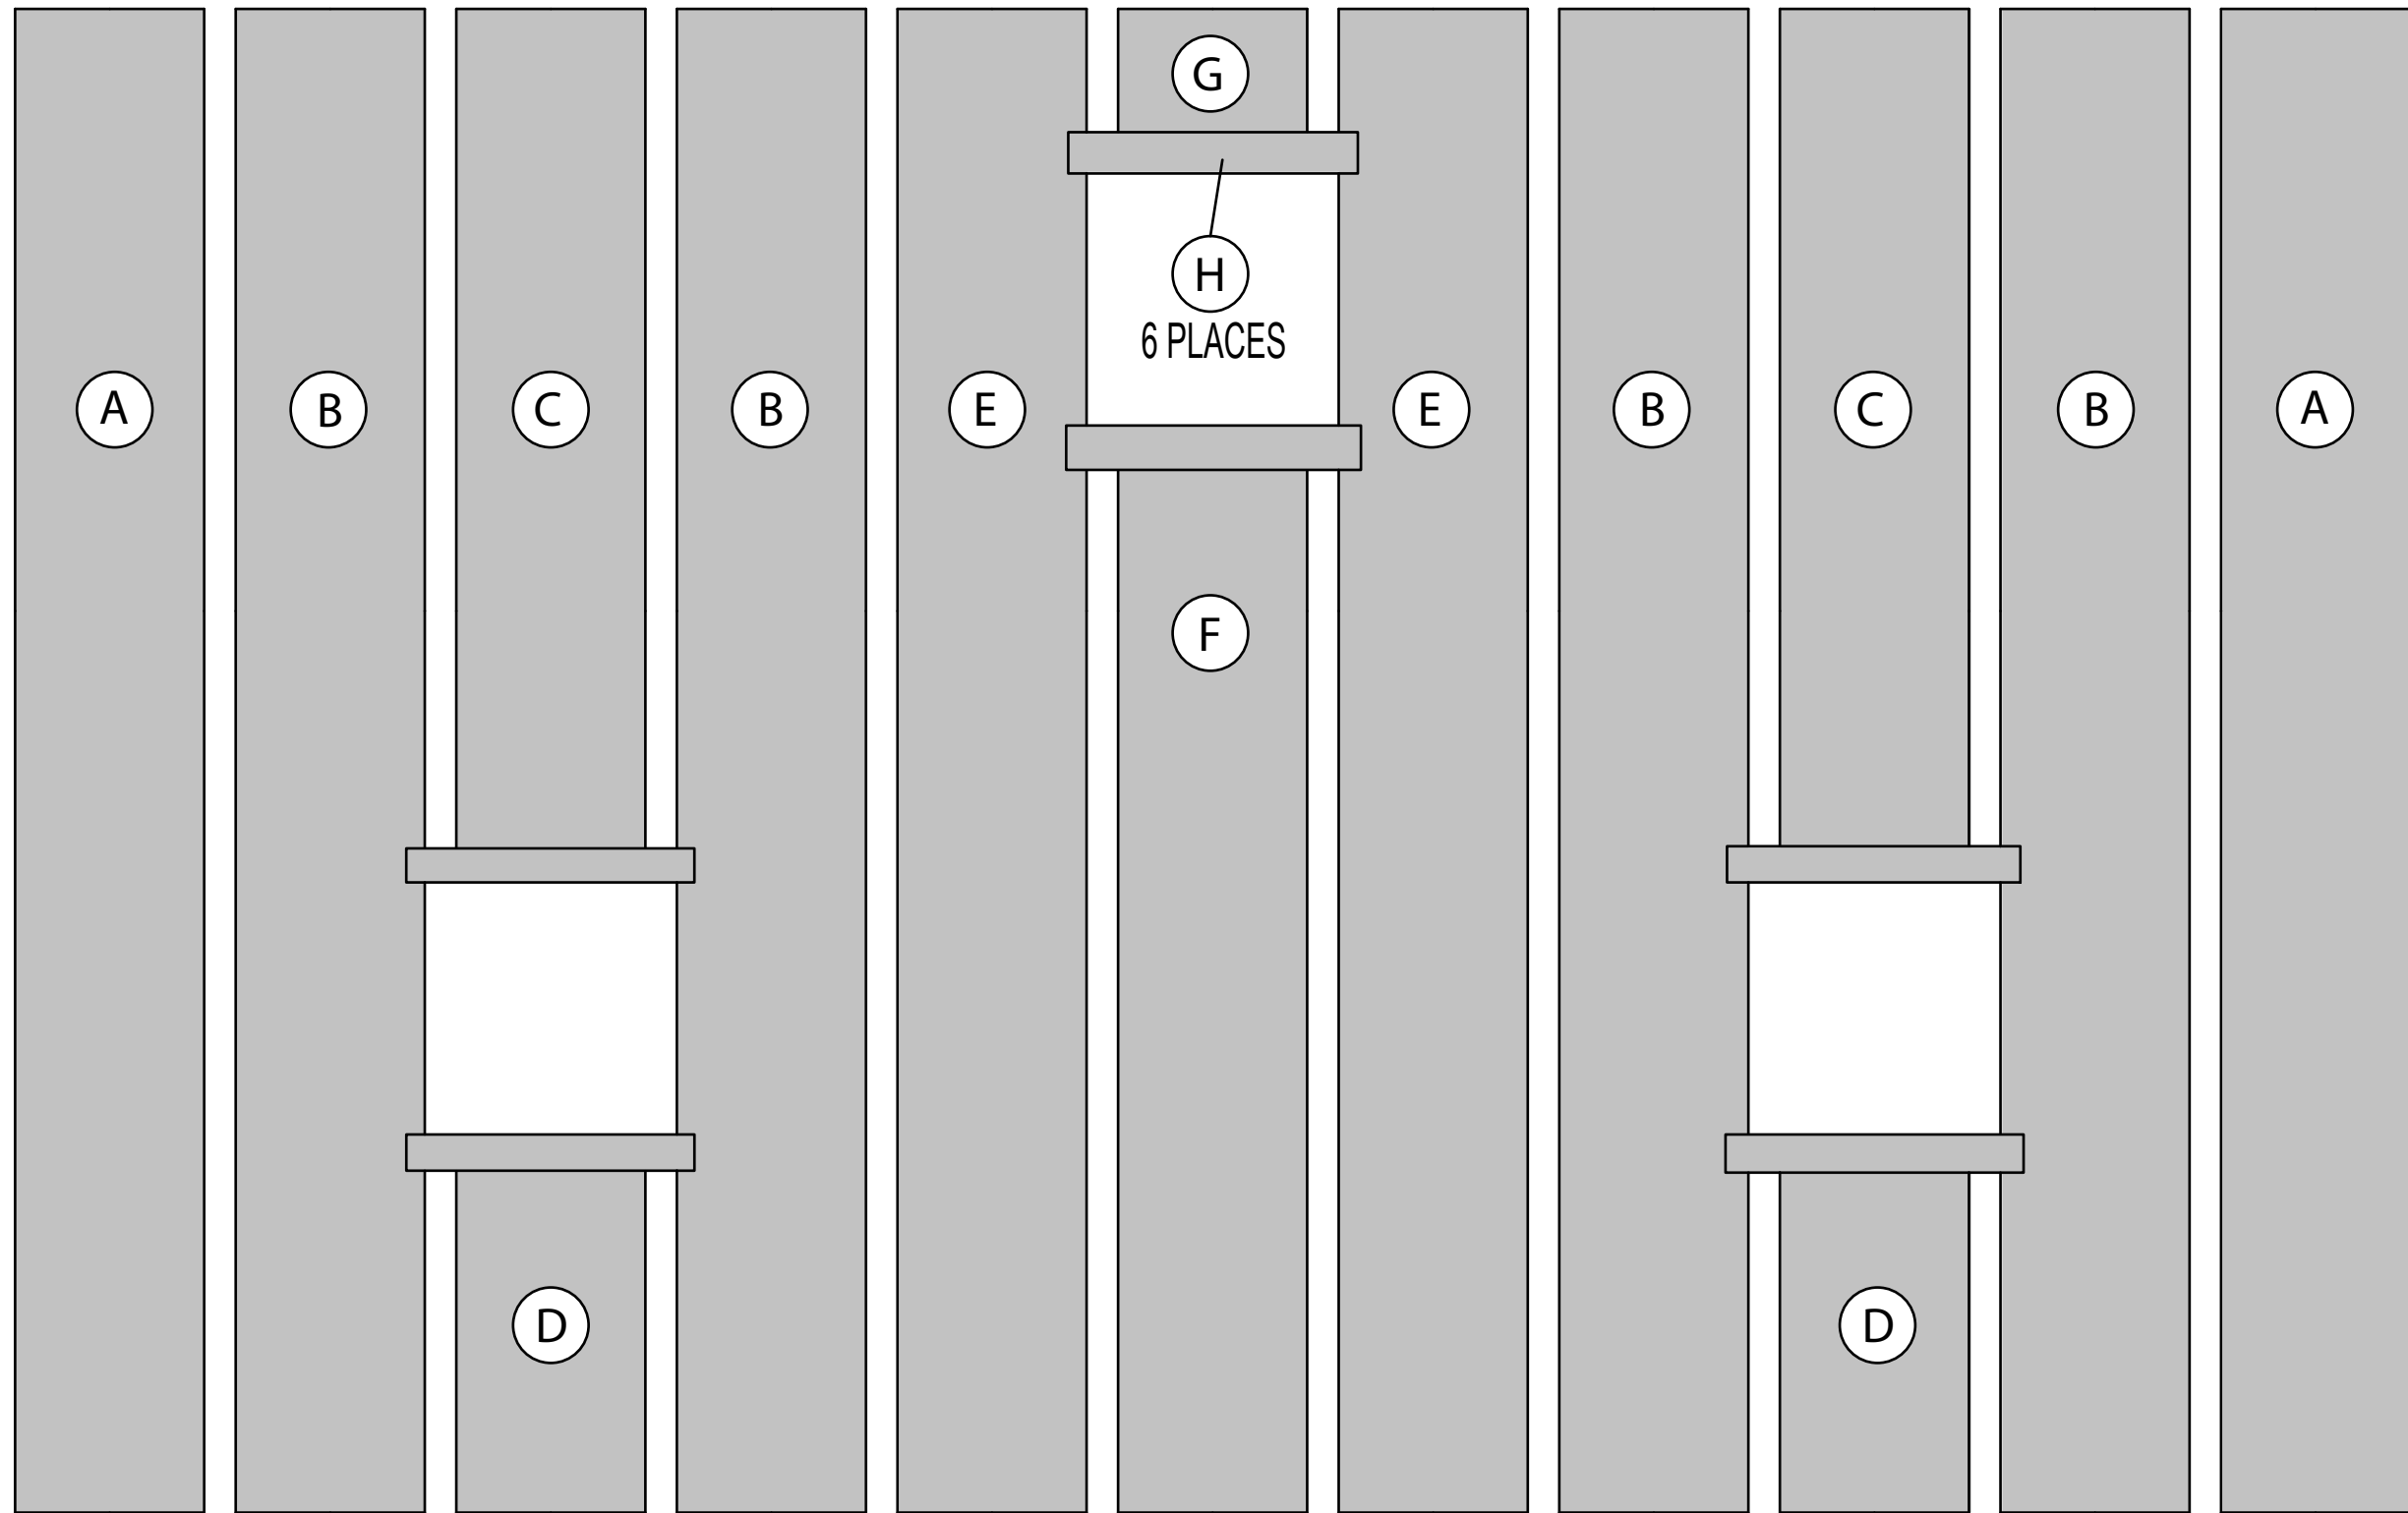

17th Century Battle Station		
TITLE	BATTLE STATION - SIDE VIEW	SHEET
DRAWN BY	JEFF STAUDT	2 OF 16
DATE	MAY 2009	SCALE 1:24

17th Century Battle Station		
TITLE	LOWER GUNDECK - TOP VIEW	SHEET
DRAWN BY	JEFF STAUDT	3 OF 16
DATE	MAY 2009	SCALE 1:24

17th Century Battle Station		
TITLE	UPPER GUNDECK - TOP VIEW	
DRAWN BY	JEFF STAUDT	DATE
	MAY 2009	SCALE
	1:24	SHEET
		4 OF 16

17th Century Battle Station		
TITLE SIDE FRAMING ASSEMBLY		SHEET 6 OF 16
DRAWN BY JEFF STAUDT	DATE MAY 2009	SCALE 1:24

17th Century Battle Station		
TITLE	SIDE PARTS TEMPLATE	SHEET
DRAWN BY	JEFF STAUDT	7 OF 16
DATE	MAY 2009	SCALE 1:24

17th Century Battle Station

TITLE SIDE FRAMING WITH DECK CLAMPS		SHEET 8 OF 16
DRAWN BY JEFF STAUDT	DATE MAY 2009	

17th Century Battle Station		
TITLE LOWER DECK FRAMING -TOP VIEW		
DRAWN BY JEFF STAUDT	DATE MAY 2009	SCALE 1:24
		SHEET 9 OF 16

17th Century Battle Station		
TITLE	LOWER DECK PARTS TEMPLATE	SHEET
DRAWN BY	JEFF STAUDT	DATE MAY 2009
SCALE	1:24	10 OF 16