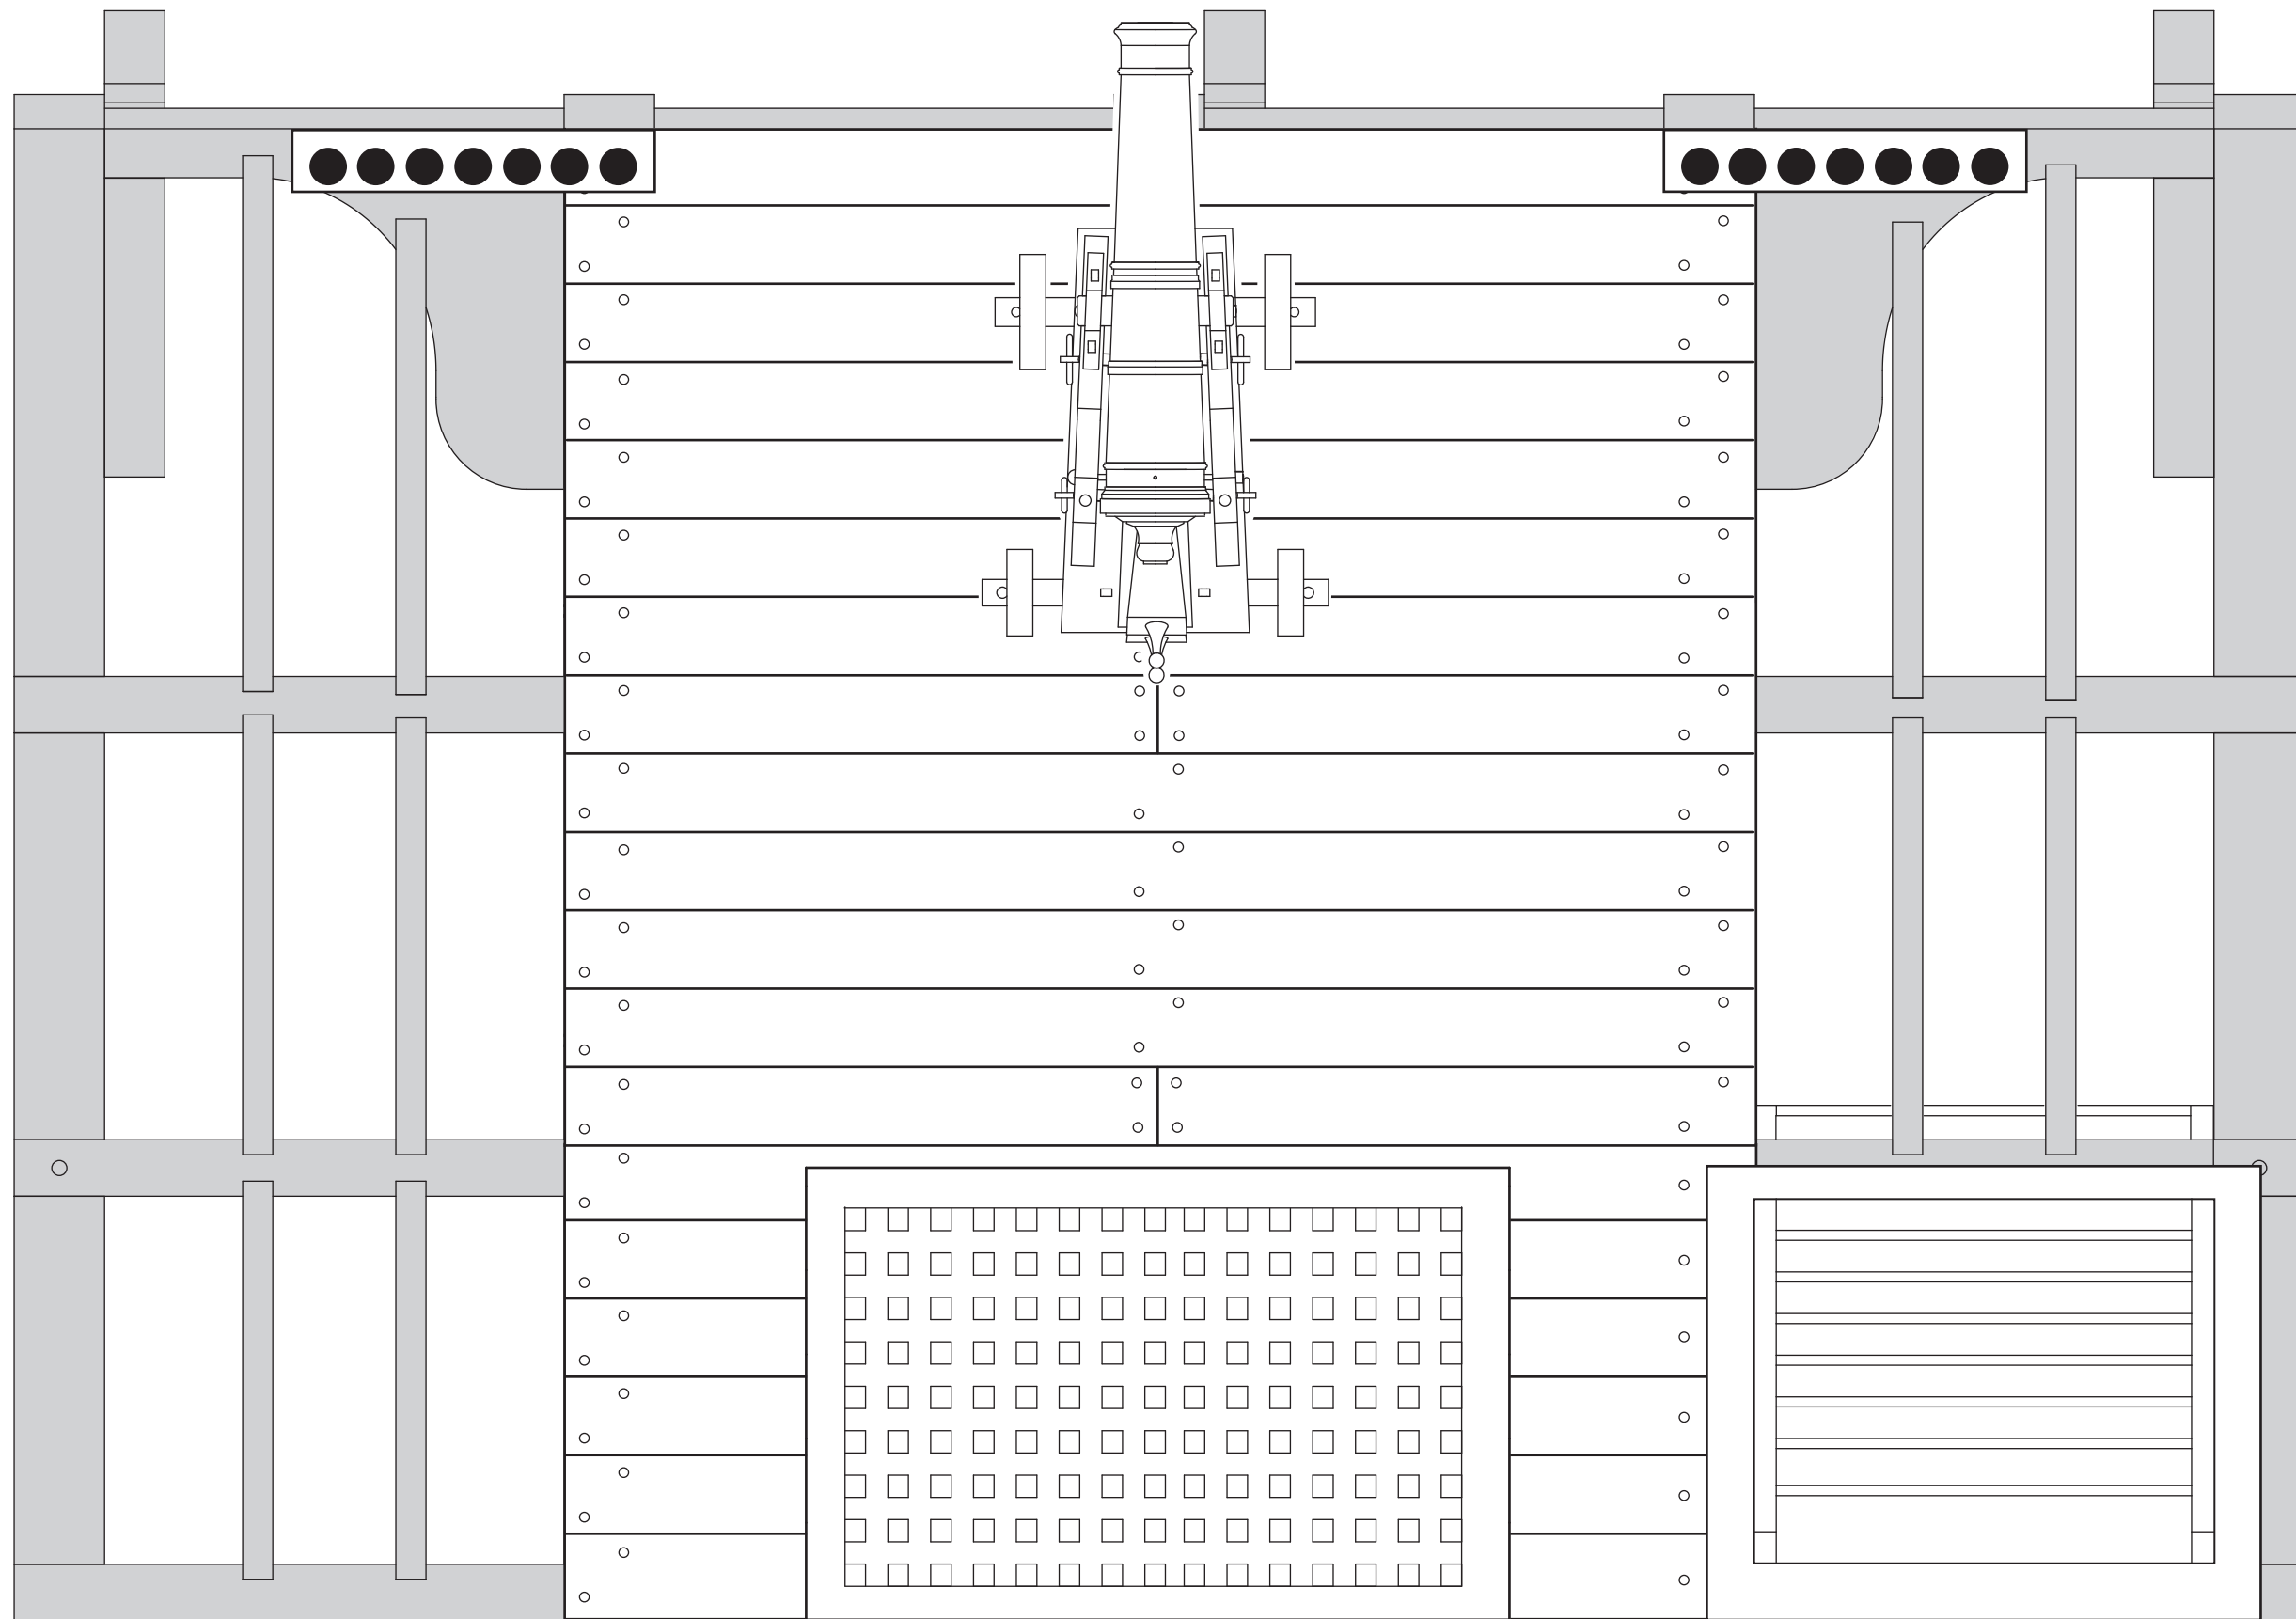

17th Century Battle Station		
TITLE	BATTLE STATION - SIDE VIEW	SHEET
DRAWN BY	JEFF STAUDT	2 OF 16
DATE	MAY 2009	SCALE 1:24

17th Century Battle Station		
TITLE	LOWER GUNDECK - TOP VIEW	SHEET
DRAWN BY	JEFF STAUDT	3 OF 16
DATE	MAY 2009	SCALE 1:24

17th Century Battle Station		
TITLE	UPPER GUNDECK - TOP VIEW	
DRAWN BY	JEFF STAUDT	DATE
	MAY 2009	SCALE
	1:24	SHEET
		4 OF 16

17th Century Battle Station		
TITLE SIDE FRAMING ASSEMBLY		SHEET 6 OF 16
DRAWN BY JEFF STAUDT	DATE MAY 2009	SCALE 1:24

17th Century Battle Station		
TITLE	SIDE PARTS TEMPLATE	SHEET
DRAWN BY	JEFF STAUDT	7 OF 16
DATE	MAY 2009	SCALE 1:24

17th Century Battle Station

TITLE SIDE FRAMING WITH DECK CLAMPS		SHEET 8 OF 16
DRAWN BY JEFF STAUDT	DATE MAY 2009	

17th Century Battle Station		
TITLE LOWER DECK FRAMING -TOP VIEW		
DRAWN BY JEFF STAUDT	DATE MAY 2009	SCALE 1:24
		SHEET 9 OF 16

17th Century Battle Station		
TITLE	LOWER DECK PARTS TEMPLATE	SHEET
DRAWN BY	JEFF STAUDT	DATE MAY 2009
SCALE	1:24	10 OF 16