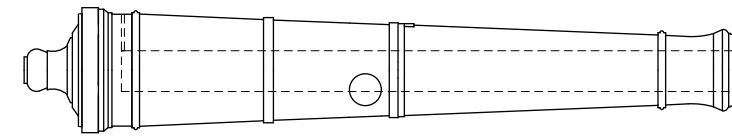

1

2

3

A

F - Qty (4)

I - Qty (2)

B

E - Qty (16)

J - Qty (2)

C - Qty (4)

G - Qty (2)

H - Qty (2)

D - Qty (4)

4

5

6

7

10

11 Qty (2)

8

9

English Sea Ordnance

TITLE	GUN DETAILS		SHEET
DRAWN BY	JEFF STAUDT	DATE	MAY 2009
SCALE	1:24		
			1 OF 2