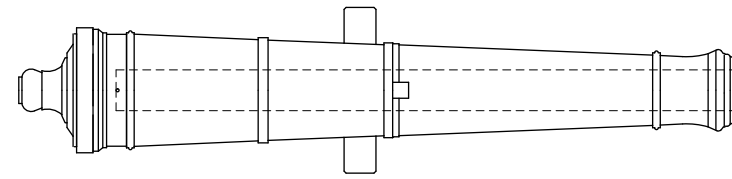

TITLE	MISCELLANEOUS DETAILS	SHEET
DRAWN BY	JEFF STAUDT	15 OF 16
DATE	MAY 2009	SCALE 1:24

OUTSIDE

GUNPORT LID

INSIDE

17th Century Battle Station

TITLE		SHEET	
GUNPORT DETAILS		16 OF 16	
DRAWN BY	DATE	SCALE	
JEFF STAUDT	MAY 2009	1:24	