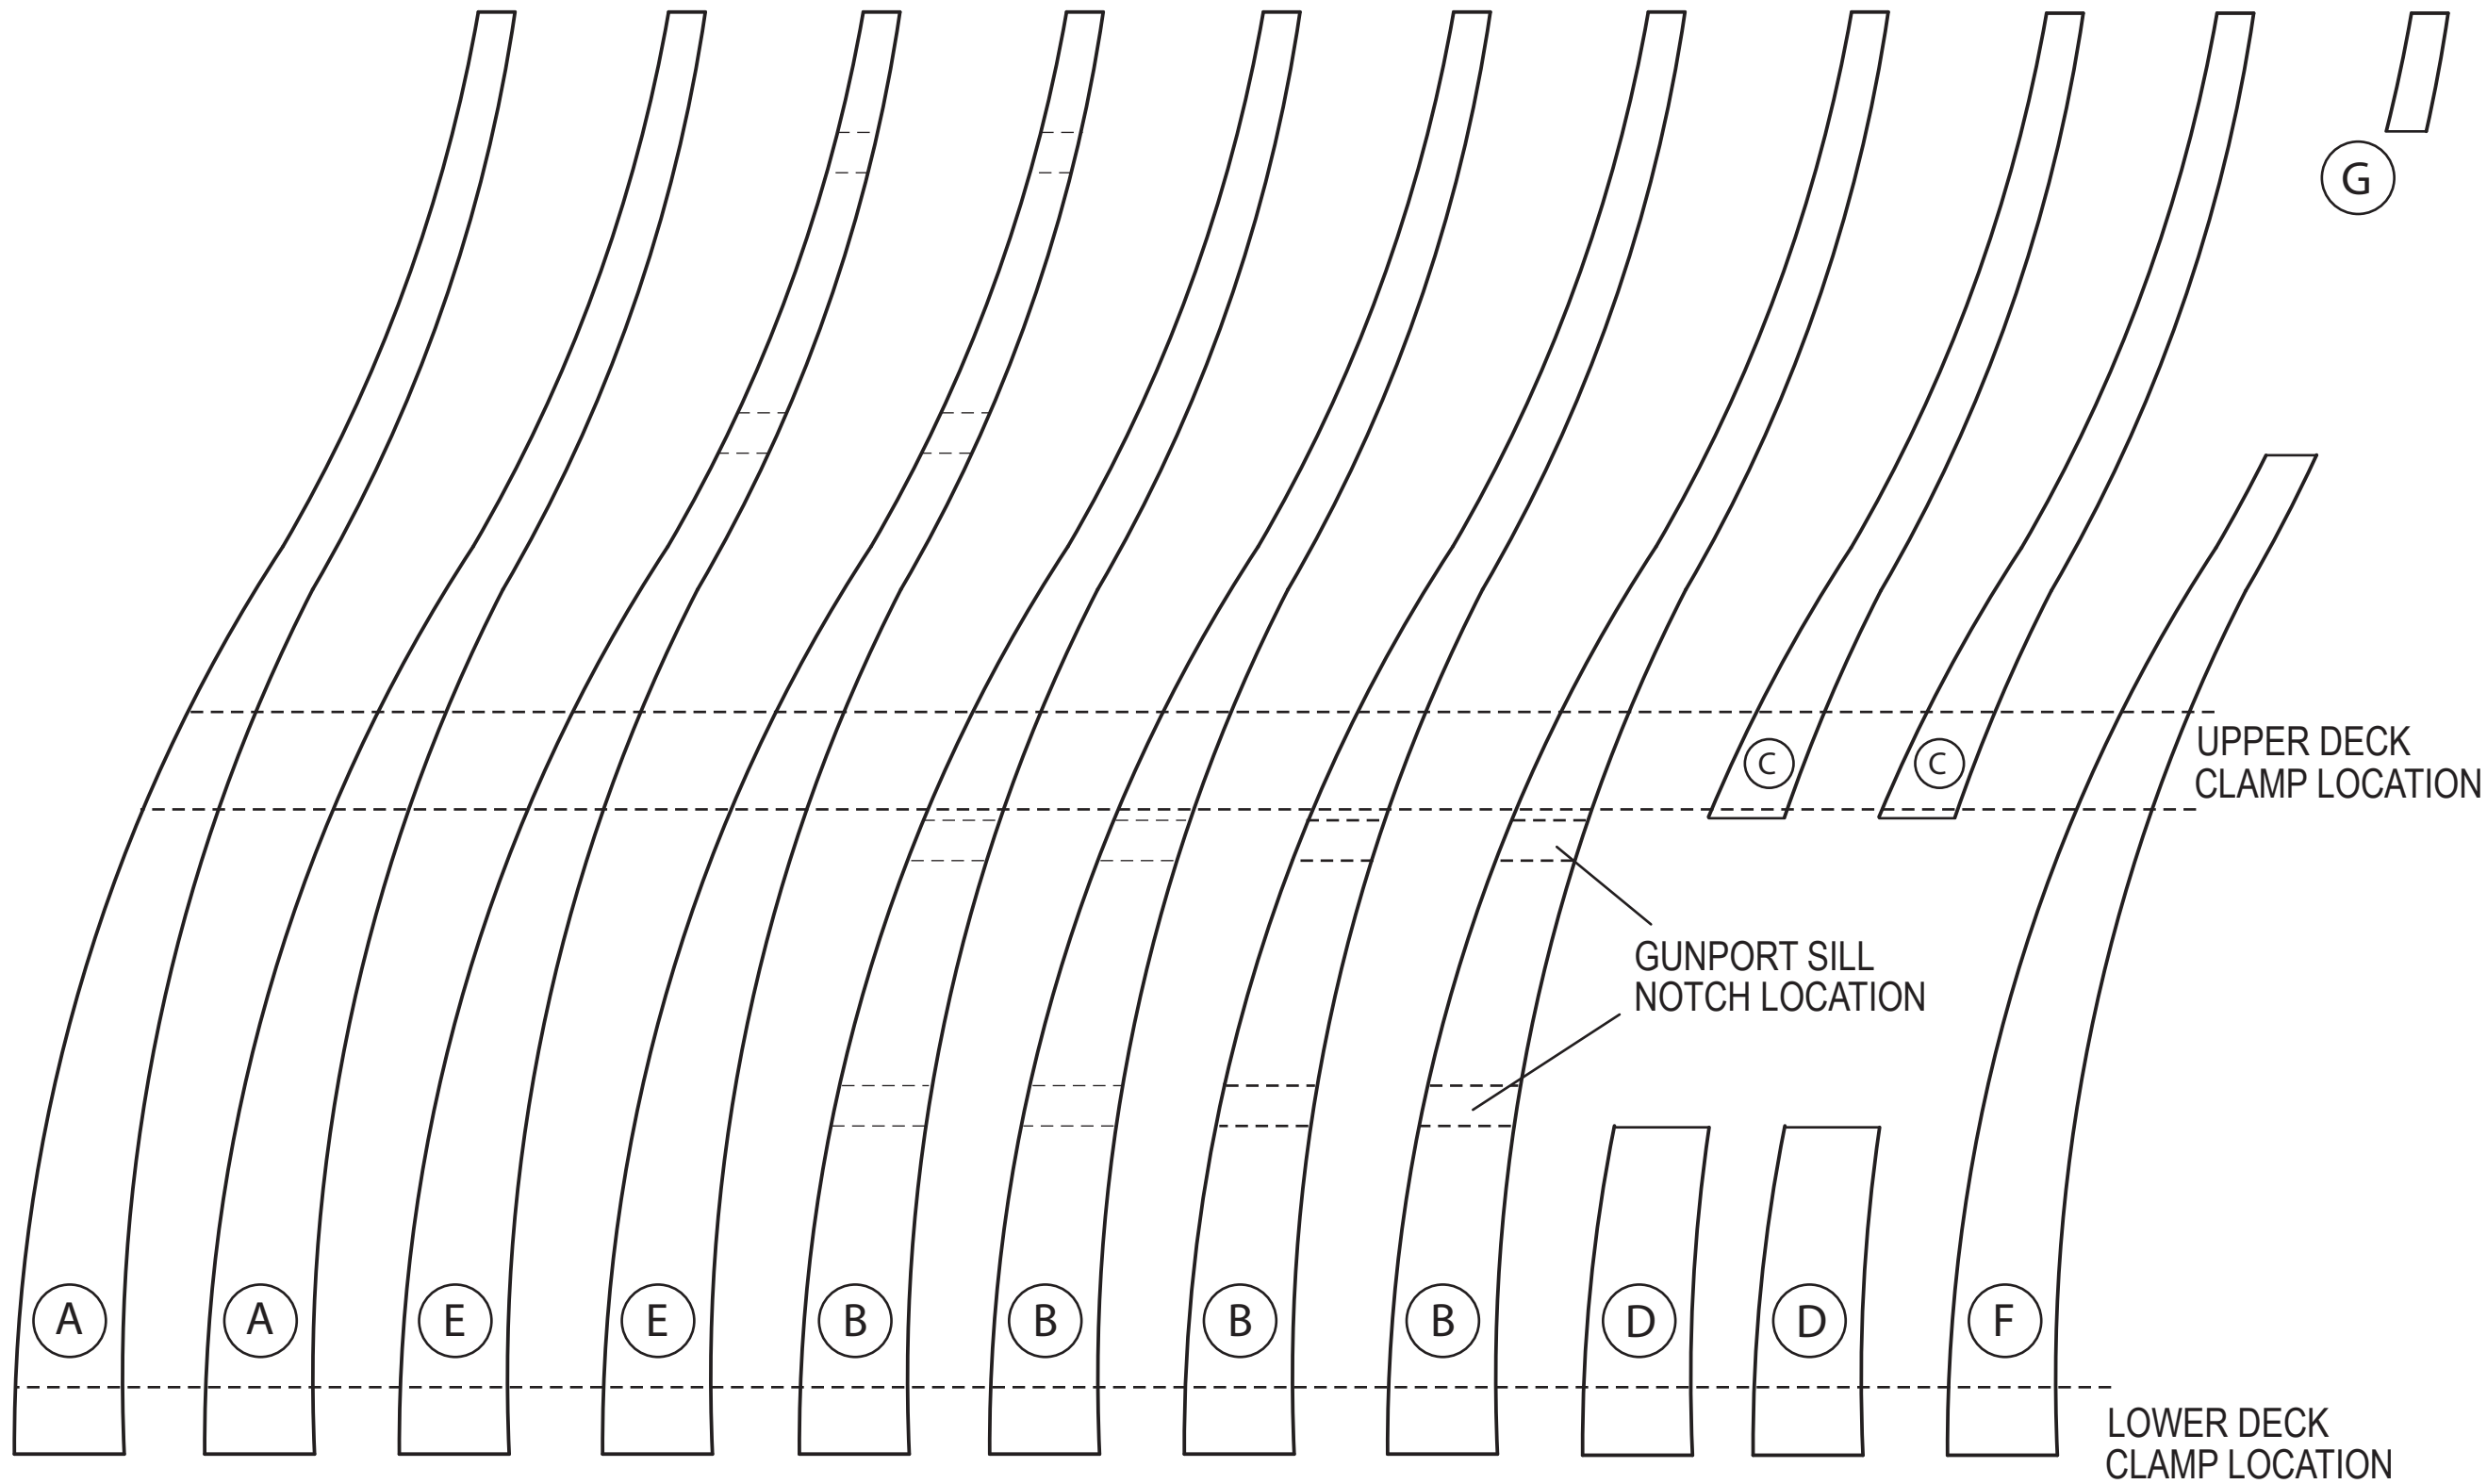

17th Century Battle Station		
TITLE	BATTLE STATION - SIDE VIEW	SHEET
DRAWN BY	JEFF STAUDT	2 OF 16
DATE	MAY 2009	SCALE 1:24

17th Century Battle Station		
TITLE	LOWER GUNDECK - TOP VIEW	SHEET
DRAWN BY	JEFF STAUDT	3 OF 16
DATE	MAY 2009	SCALE 1:24

17th Century Battle Station		
TITLE	UPPER GUNDECK - TOP VIEW	
DRAWN BY	JEFF STAUDT	DATE
	MAY 2009	SCALE
	1:24	SHEET
		4 OF 16

17th Century Battle Station		
TITLE SIDE FRAMING ASSEMBLY		SHEET 6 OF 16
DRAWN BY JEFF STAUDT	DATE MAY 2009	SCALE 1:24