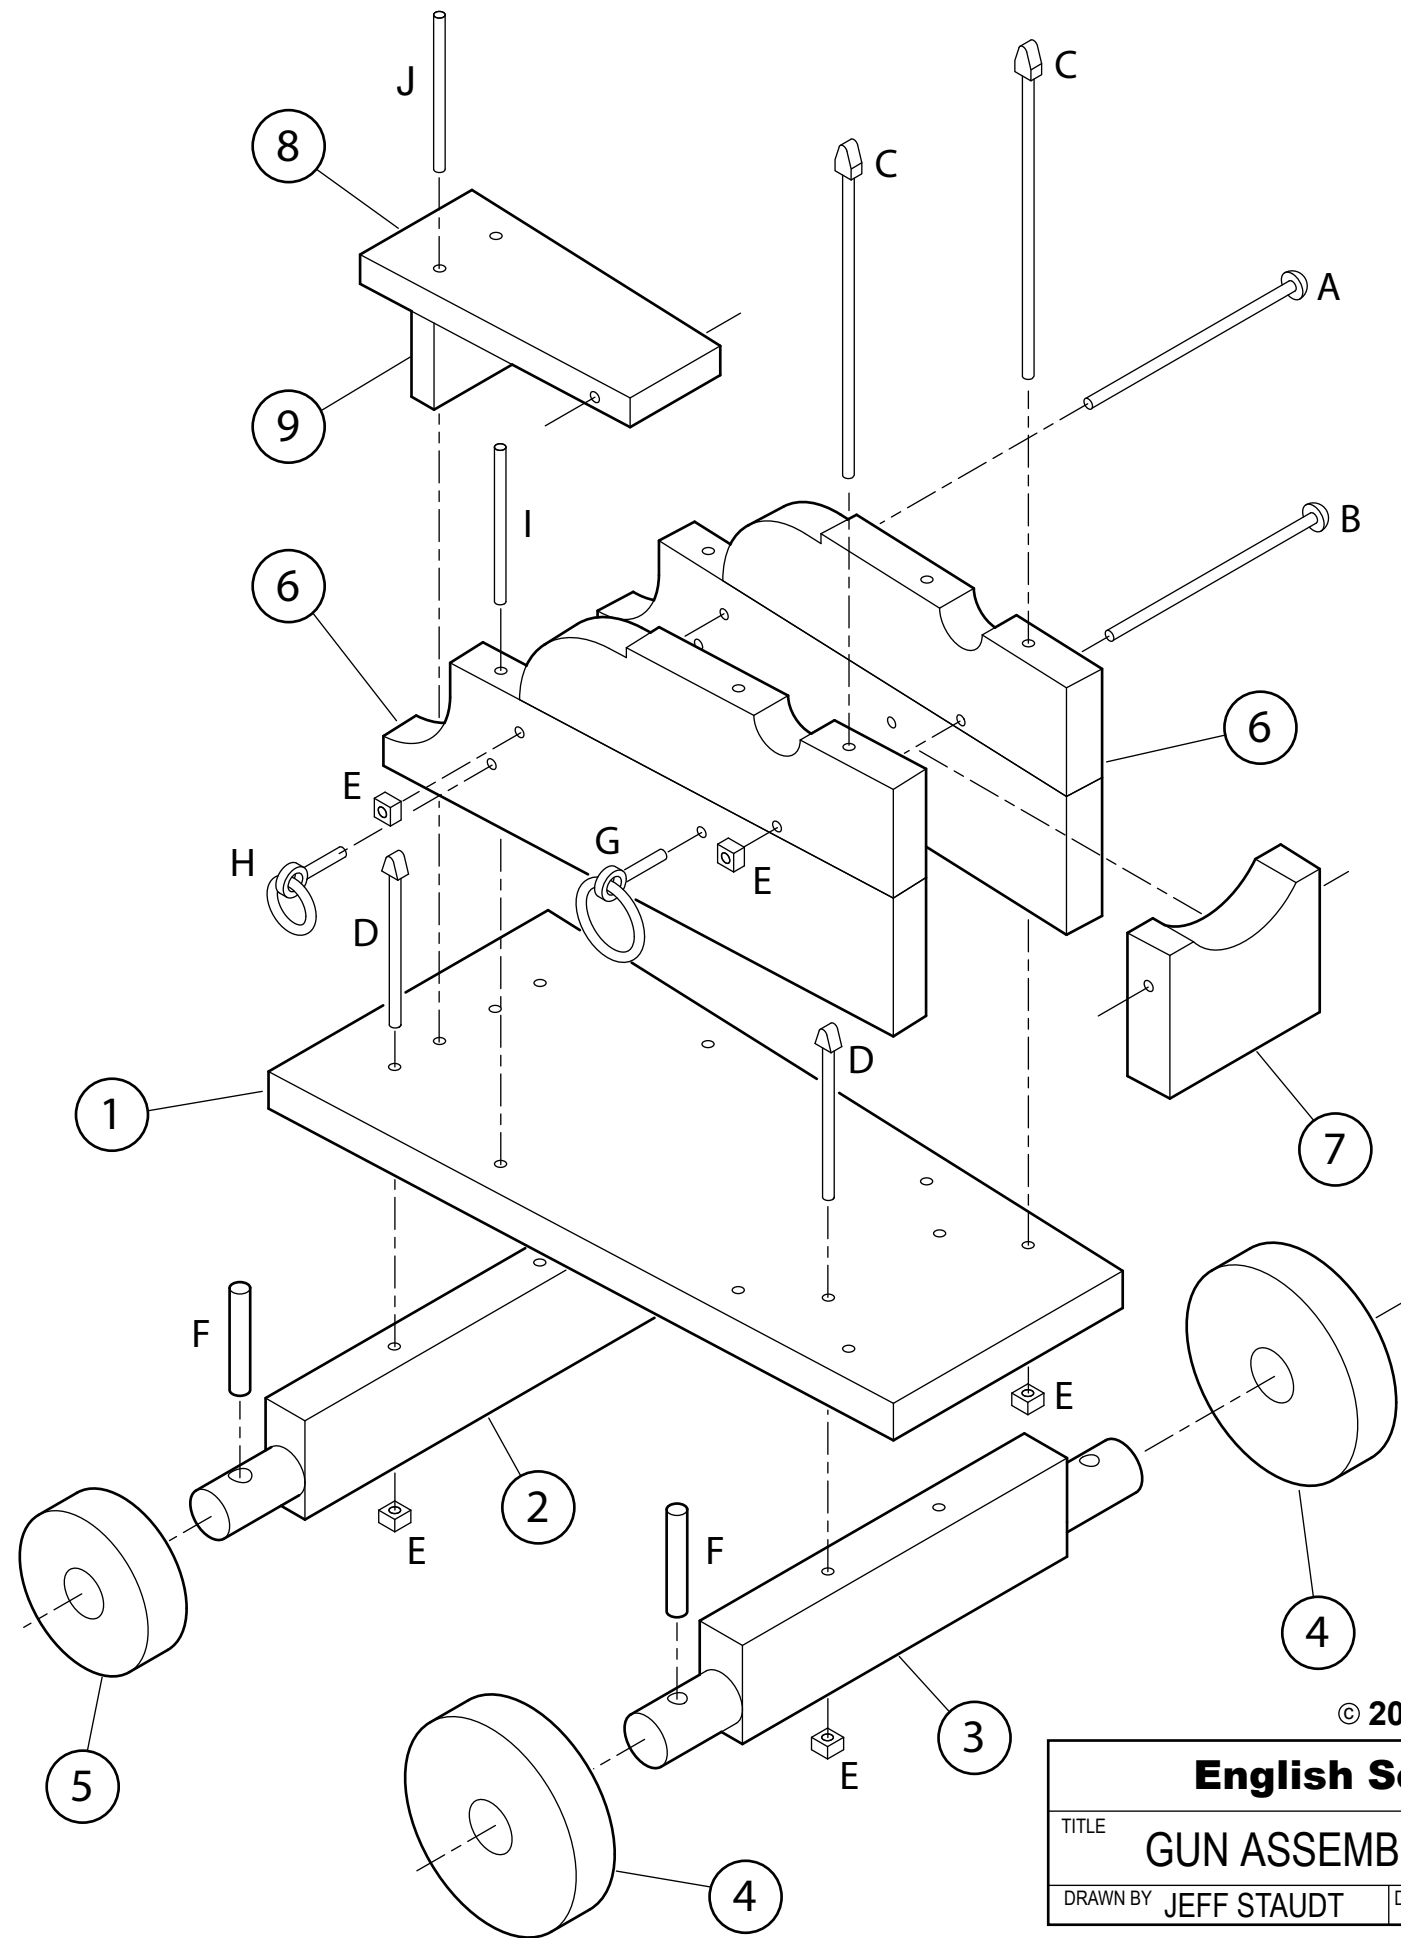

7

10

11 Qty (2)

8

9

English Sea Ordnance

TITLE	GUN DETAILS		SHEET
DRAWN BY	JEFF STAUDT	DATE	MAY 2009
SCALE	1:24		
			1 OF 2

© 2009 Navy Board Models.com