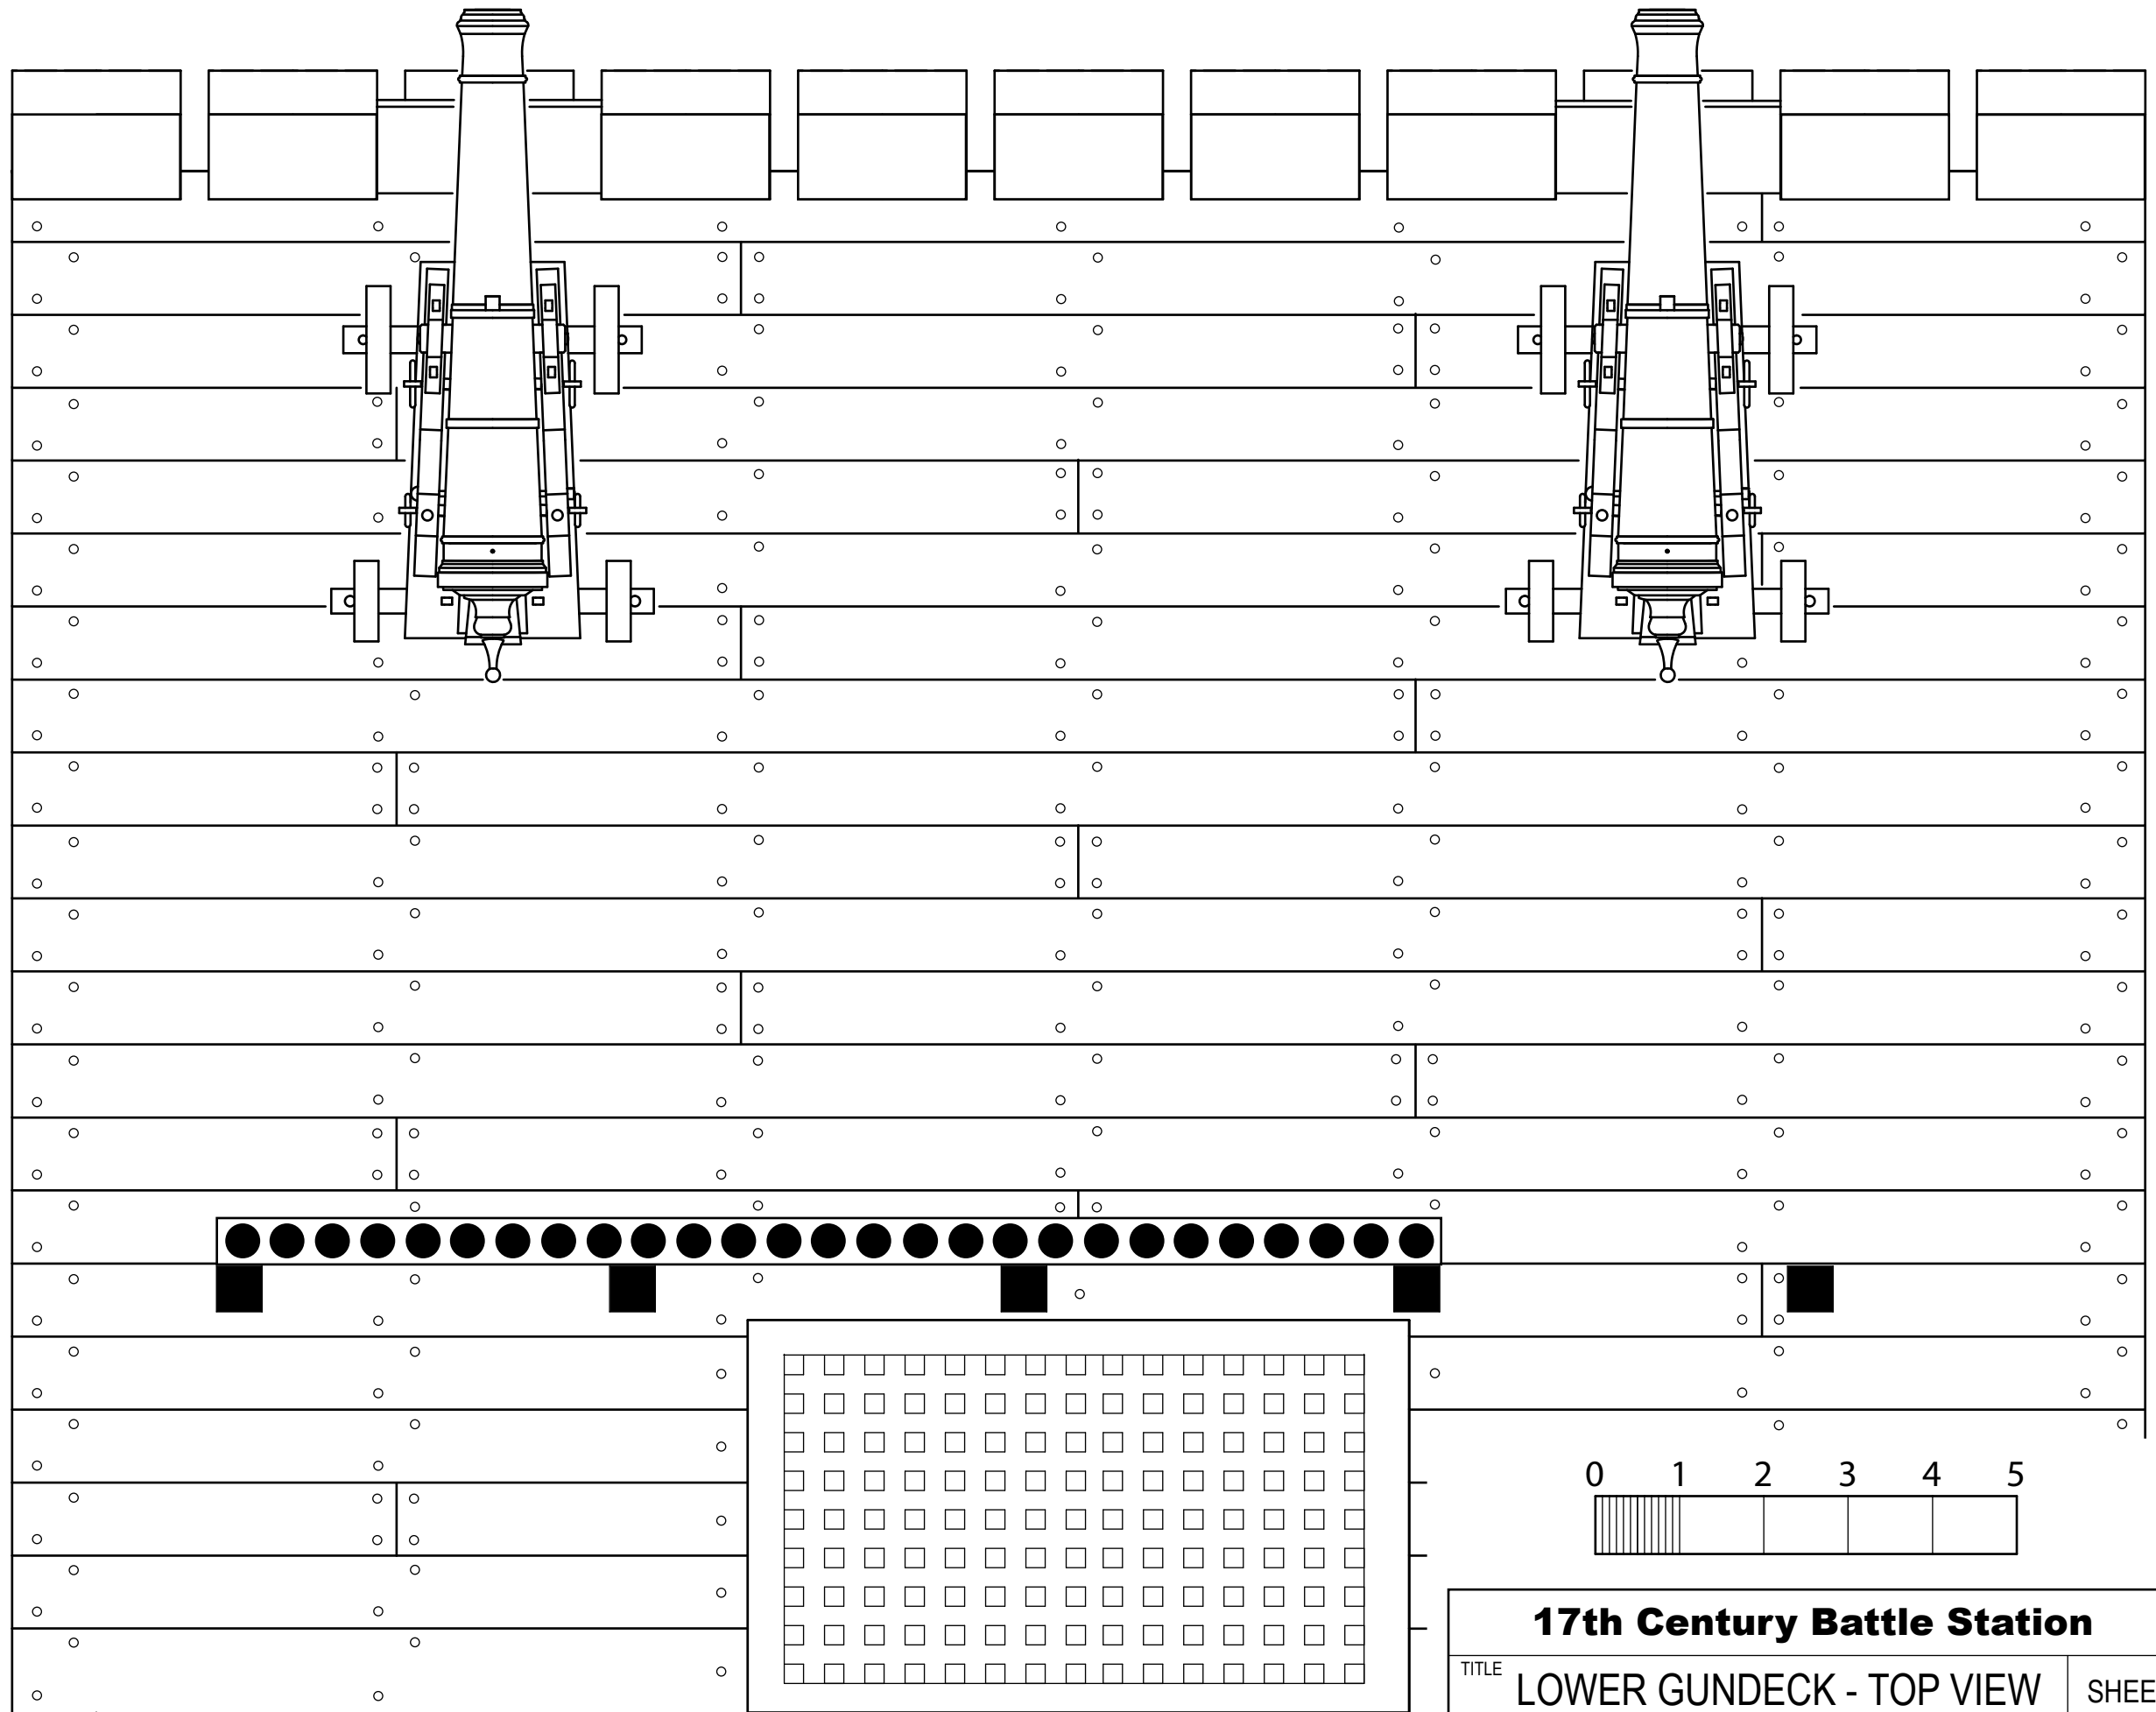

17th Century Battle Station		
TITLE	BATTLE STATION - SIDE VIEW	SHEET
DRAWN BY	JEFF STAUDT	2 OF 16
DATE	MAY 2009	SCALE 1:24

17th Century Battle Station		
TITLE	LOWER GUNDECK - TOP VIEW	SHEET
DRAWN BY	JEFF STAUDT	3 OF 16
DATE	MAY 2009	SCALE 1:24

17th Century Battle Station		
TITLE	UPPER GUNDECK - TOP VIEW	
DRAWN BY	JEFF STAUDT	DATE
	MAY 2009	SCALE
	1:24	SHEET
		4 OF 16

17th Century Battle Station		
TITLE SIDE FRAMING ASSEMBLY		SHEET 6 OF 16
DRAWN BY JEFF STAUDT	DATE MAY 2009	SCALE 1:24