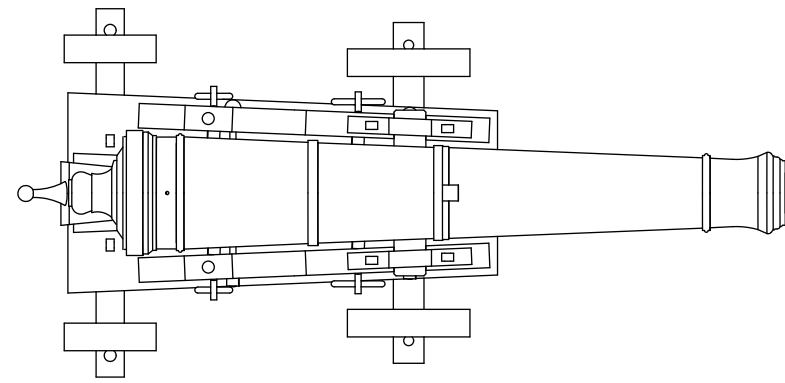

TITLE	MISCELLANEOUS DETAILS	SHEET
DRAWN BY	JEFF STAUDT	15 OF 16
DATE	MAY 2009	SCALE 1:24

OUTSIDE

GUNPORT LID

INSIDE

17th Century Battle Station

TITLE		SHEET	
GUNPORT DETAILS		16 OF 16	
DRAWN BY	DATE	SCALE	
JEFF STAUDT	MAY 2009	1:24	