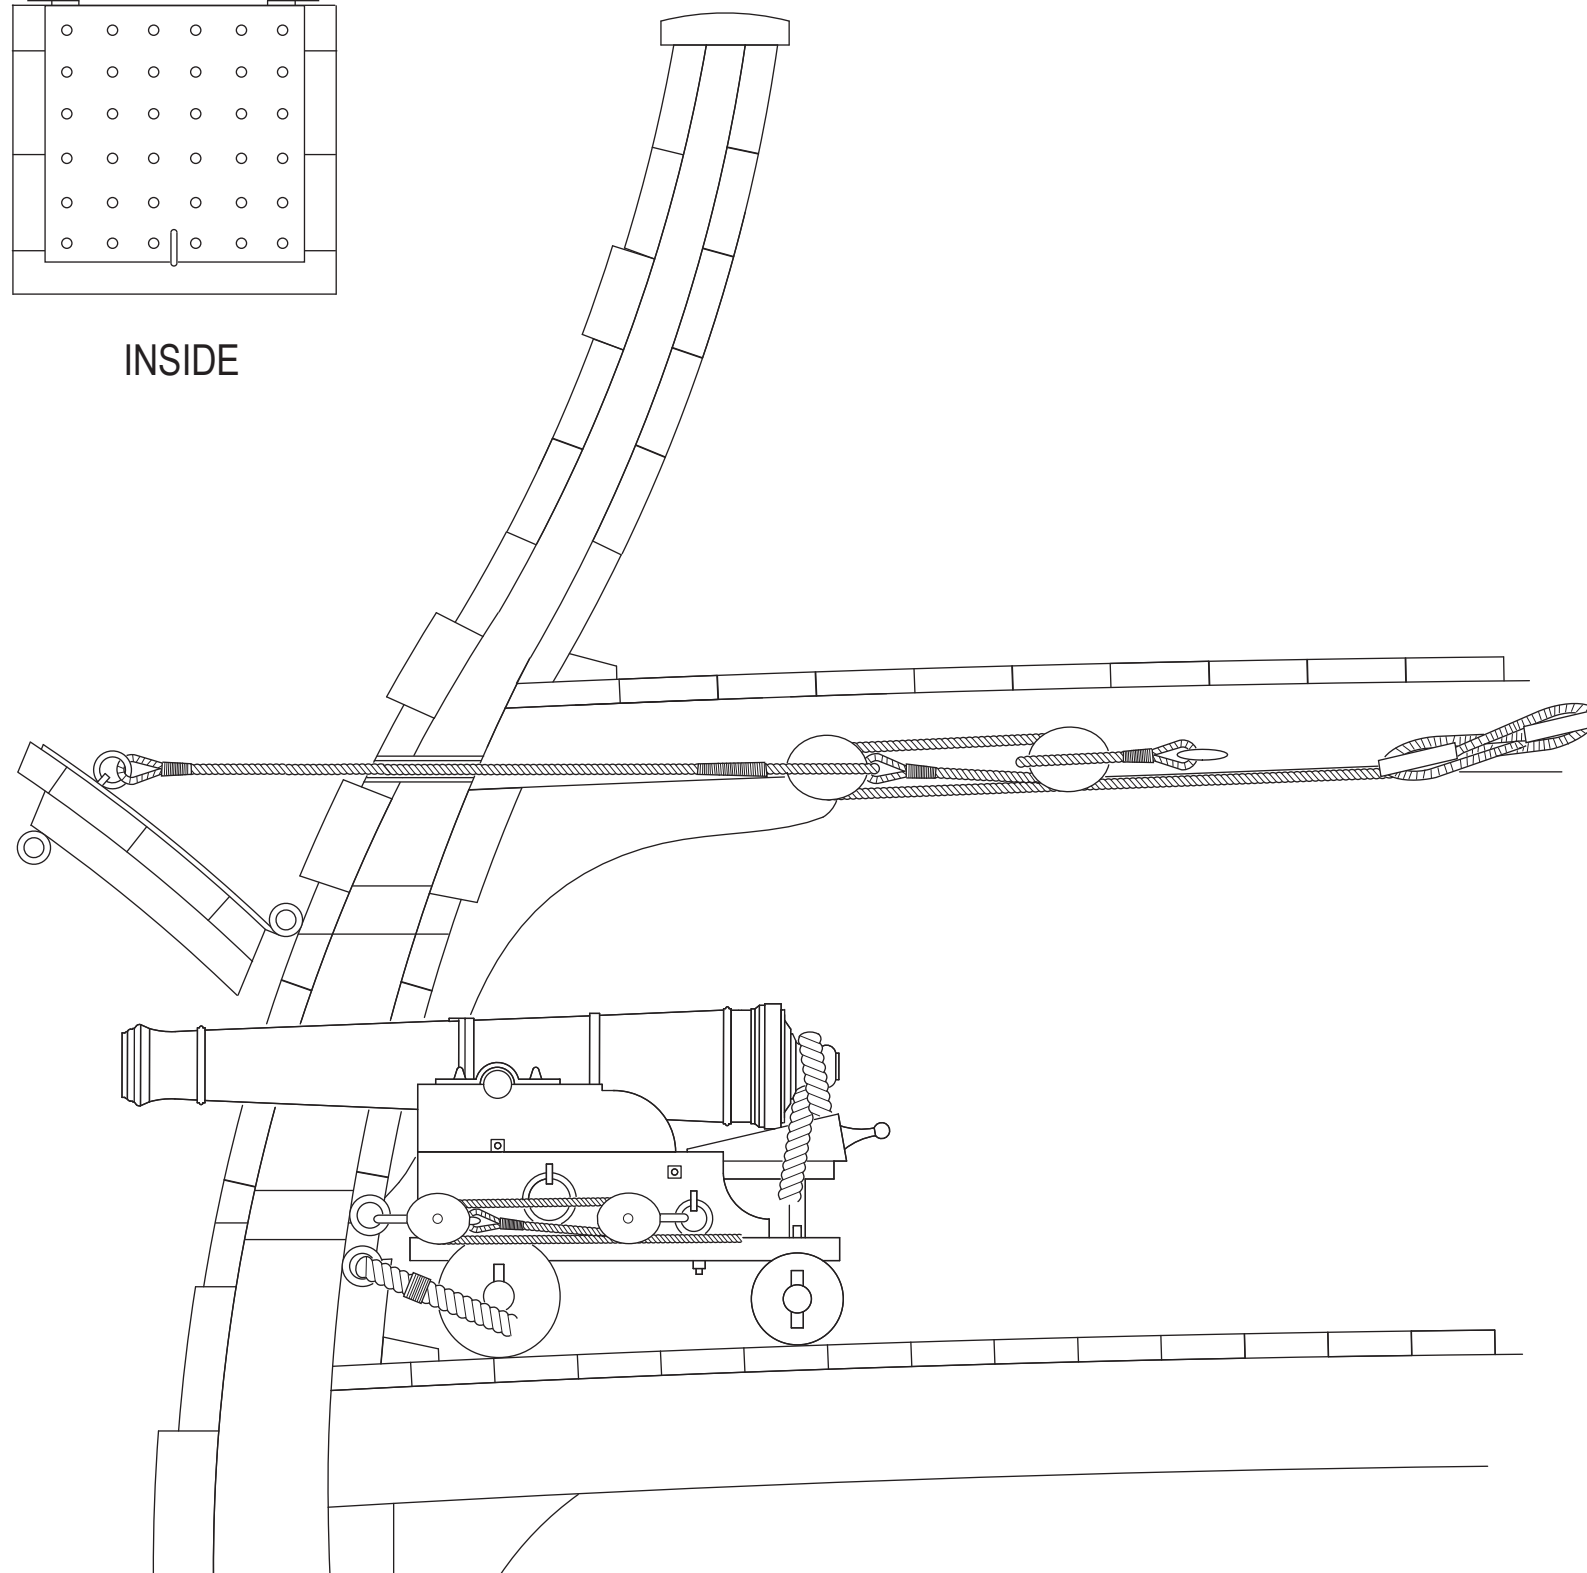

TITLE	MISCELLANEOUS DETAILS	SHEET
DRAWN BY	JEFF STAUDT	15 OF 16
DATE	MAY 2009	SCALE 1:24

OUTSIDE

GUNPORT LID

INSIDE

17th Century Battle Station

TITLE		SHEET	
GUNPORT DETAILS		16 OF 16	
DRAWN BY	DATE	SCALE	
JEFF STAUDT	MAY 2009	1:24	