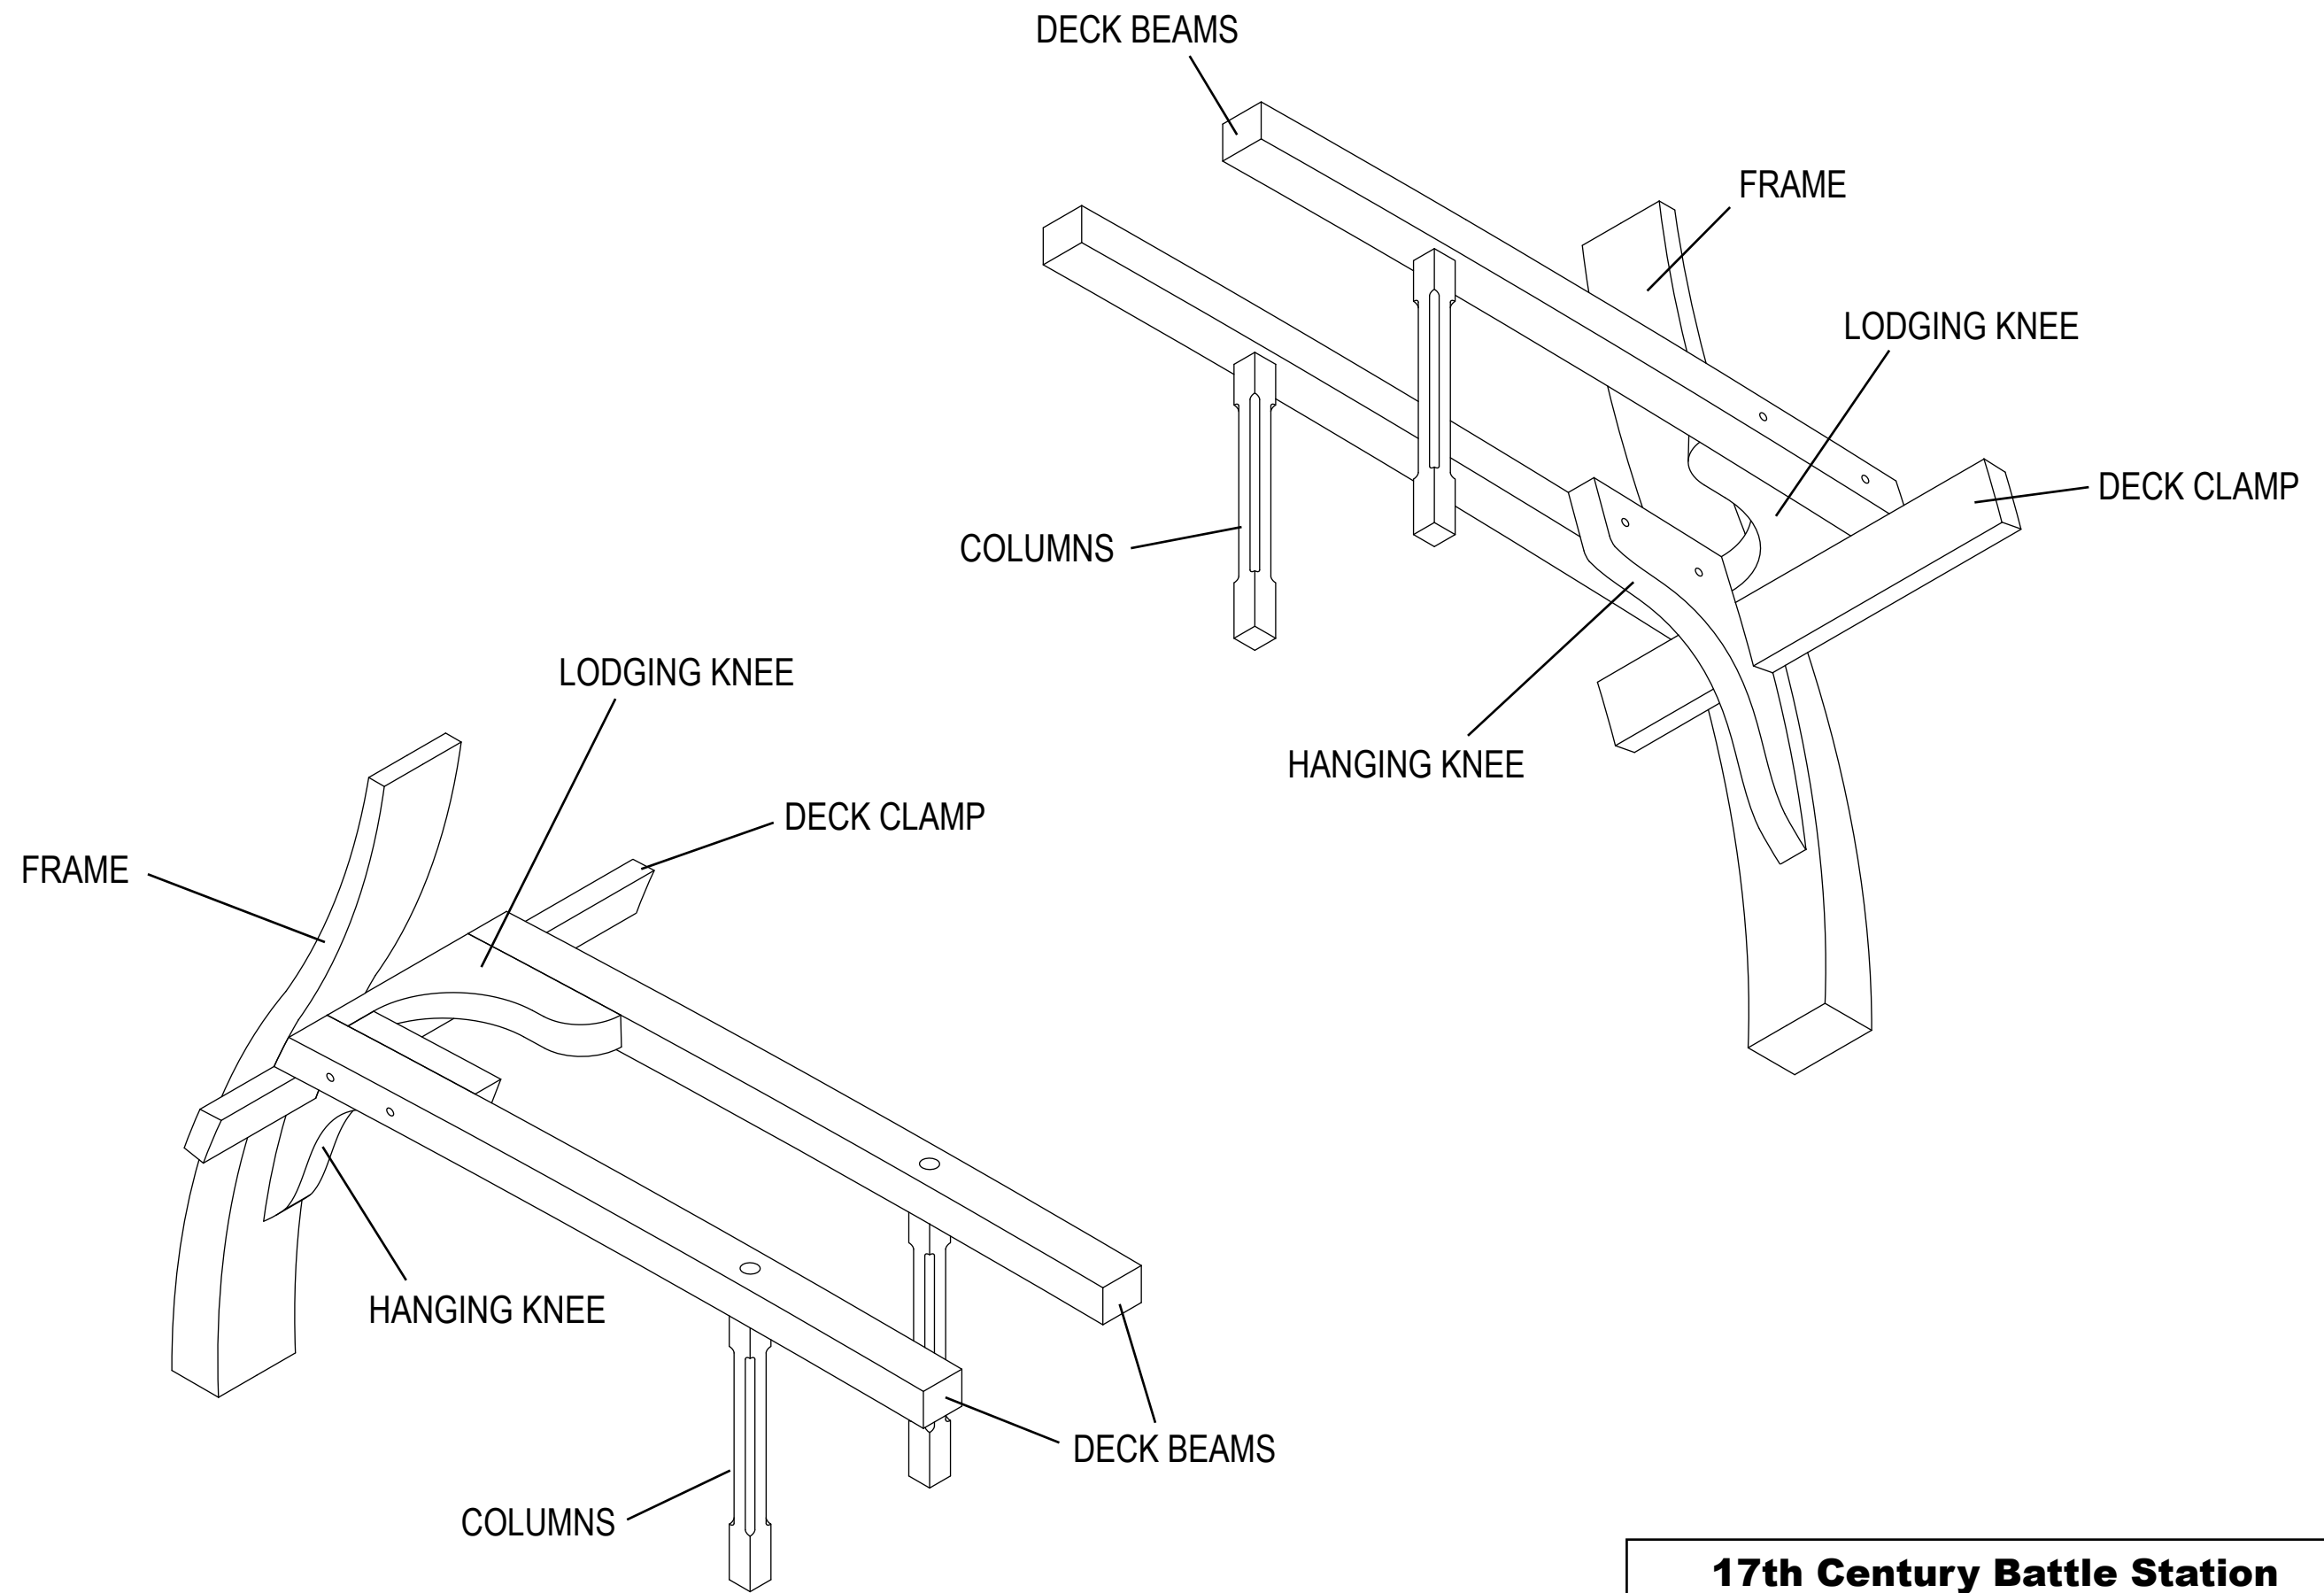

(S) 3 -Reqd.

Holes for gunport lid
block & tackle

(R)
5 -Reqd.

17th Century Battle Station			
TITLE	UPPER DECK PARTS TEMPLATE		SHEET
DRAWN BY	JEFF STAUDT	DATE	MAY 2009
SCALE	1:24	13 OF 16	

17th Century Battle Station