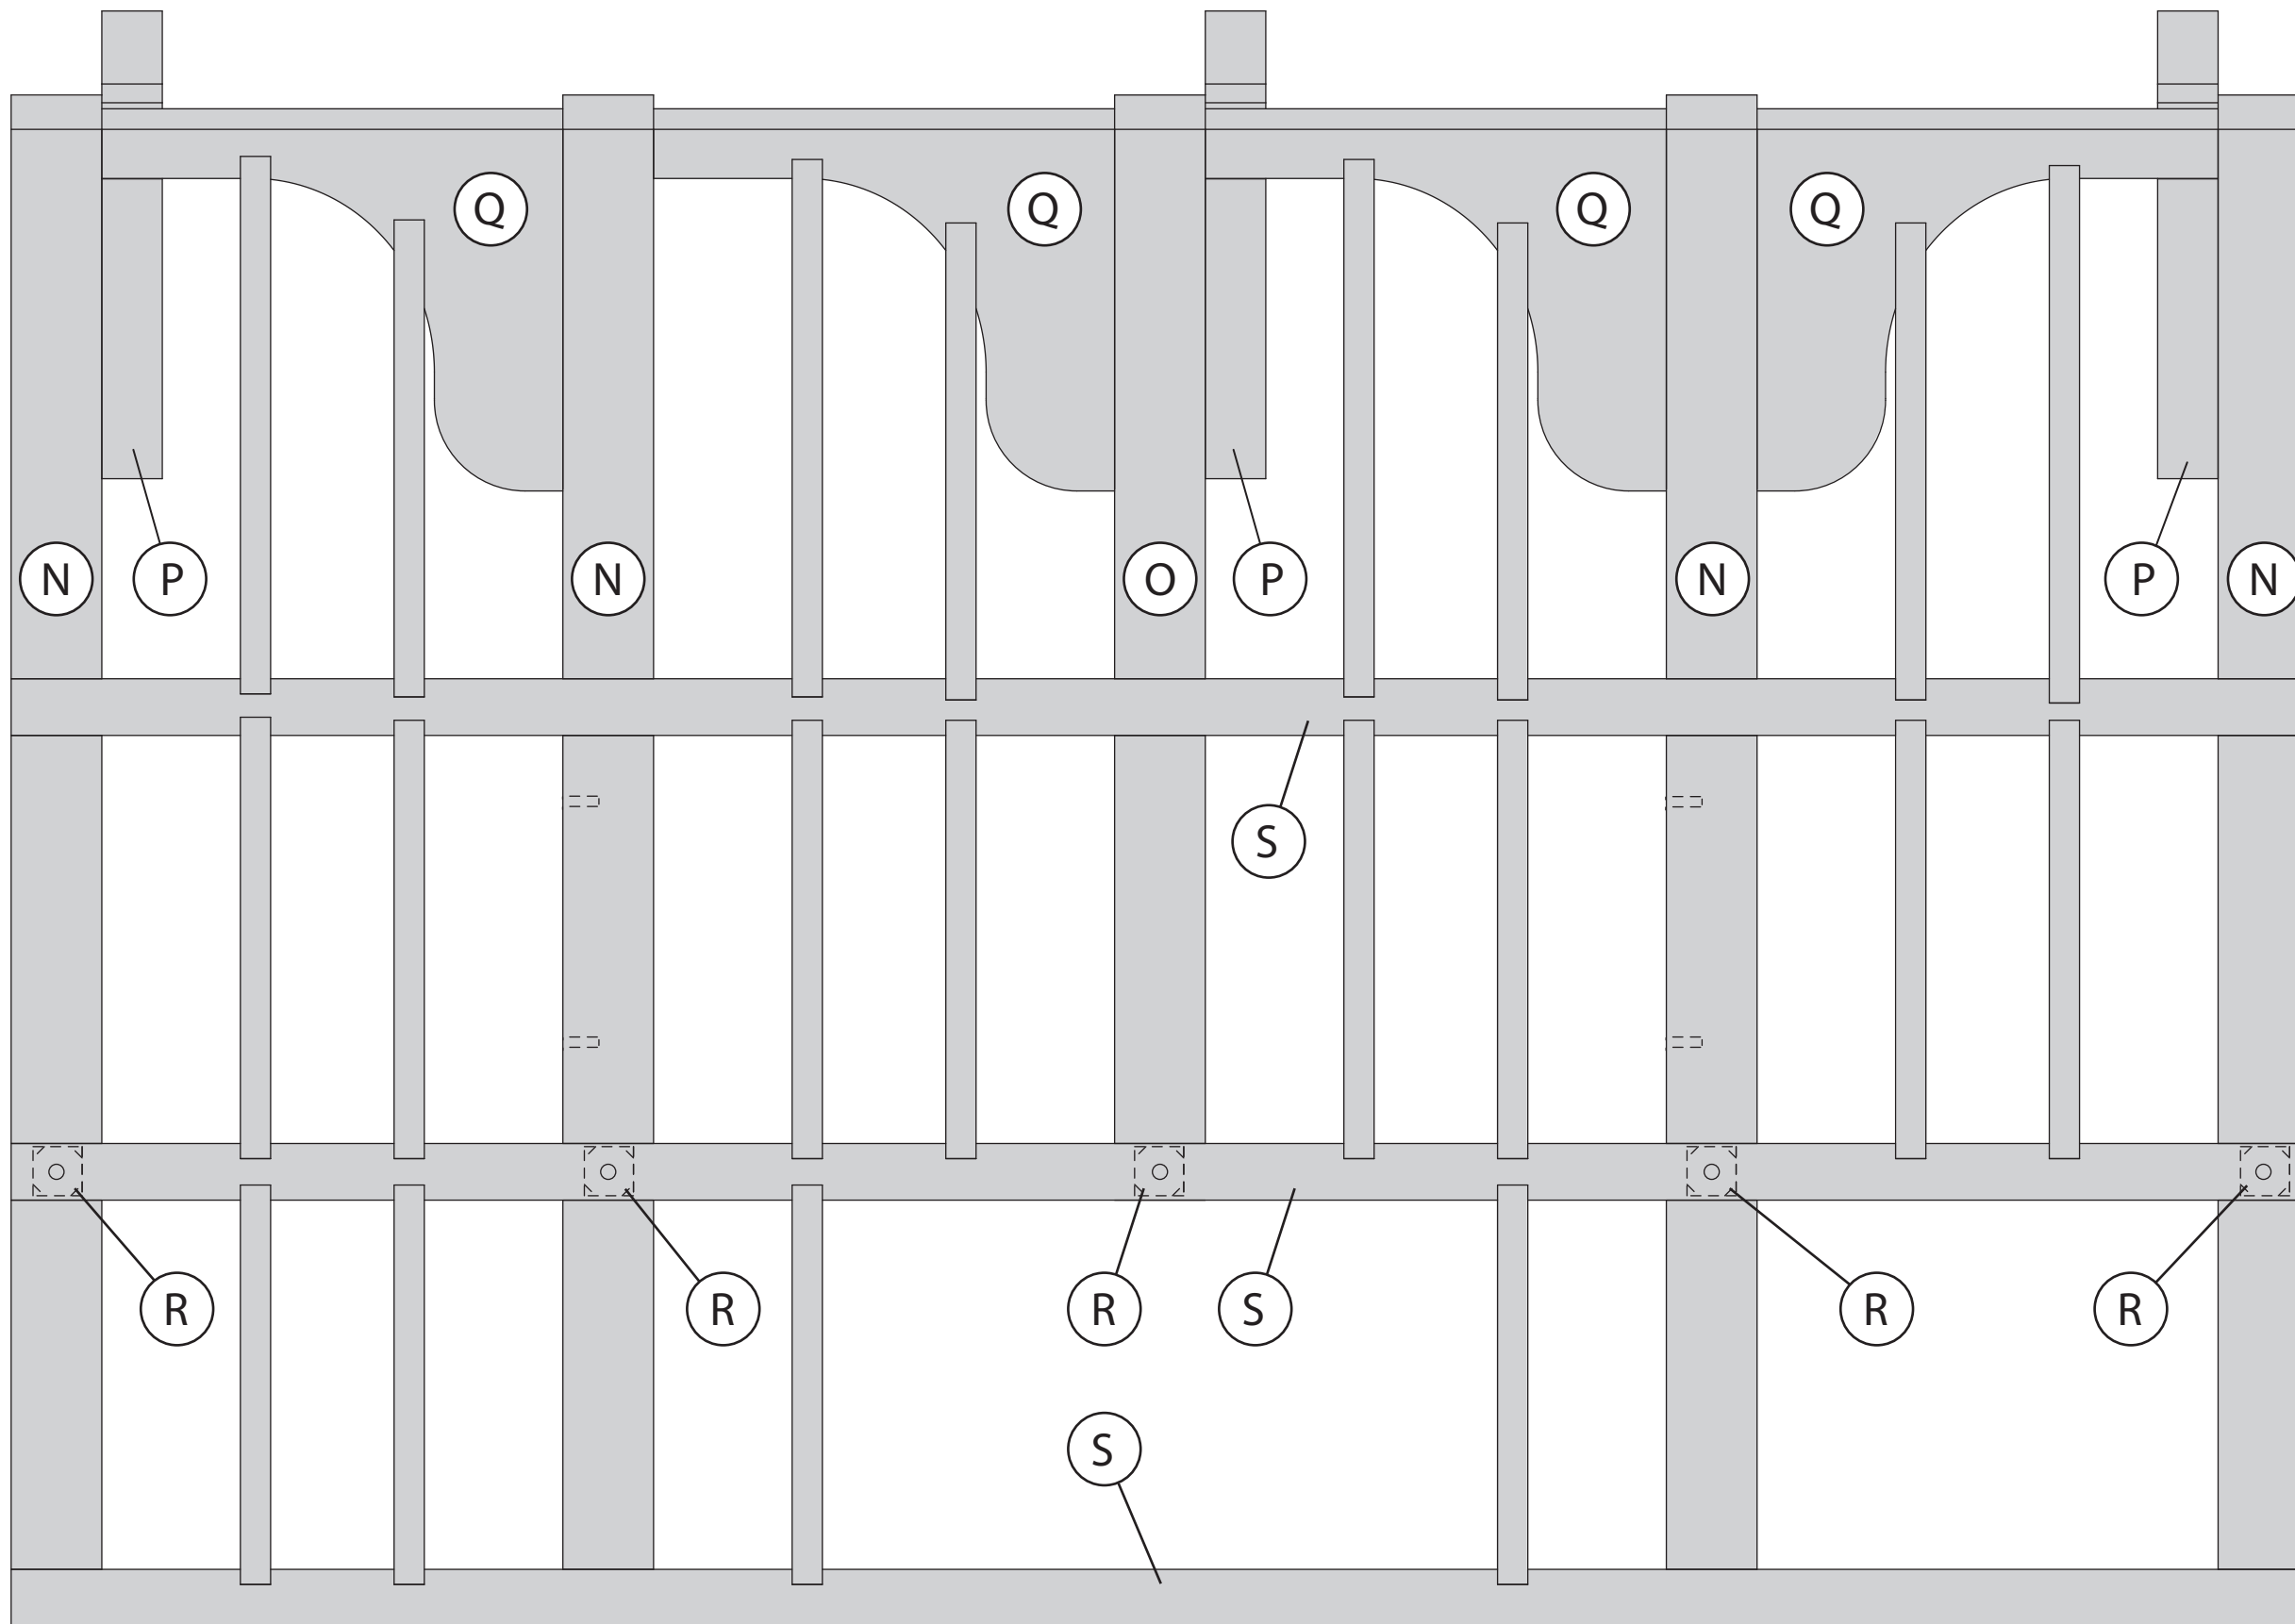

17th Century Battle Station			
TITLE UPPER DECK FRAMING - TOP VIEW			SHEET
DRAWN BY JEFF STAUDT		DATE MAY 2009	SCALE 1:24
			12 OF 16