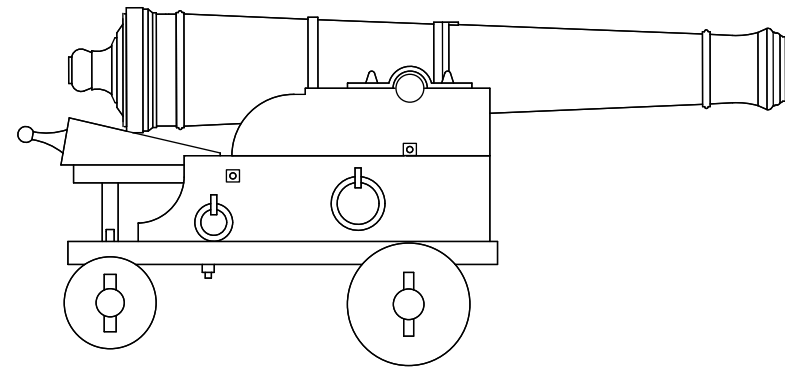

1

2

3

A

F - Qty (4)

I - Qty (2)

B

E - Qty (16)

J - Qty (2)

C - Qty (4)

G - Qty (2)

H - Qty (2)

D - Qty (4)

4

5

6

7

10

11 Qty (2)

8

9

English Sea Ordnance

TITLE	GUN DETAILS		SHEET
DRAWN BY	JEFF STAUDT	DATE	MAY 2009
SCALE	1:24		
			1 OF 2