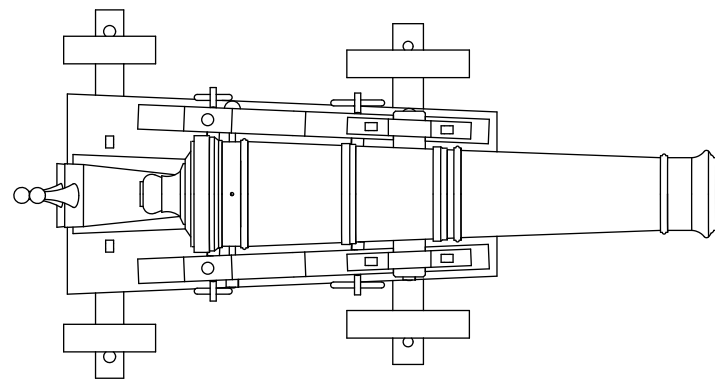

A

F - Qty (4)

I - Qty (2)

B

E - Qty (16)

J - Qty (2)

C - Qty (4)

G - Qty (2)

H - Qty (2)

D - Qty (4)

4

5