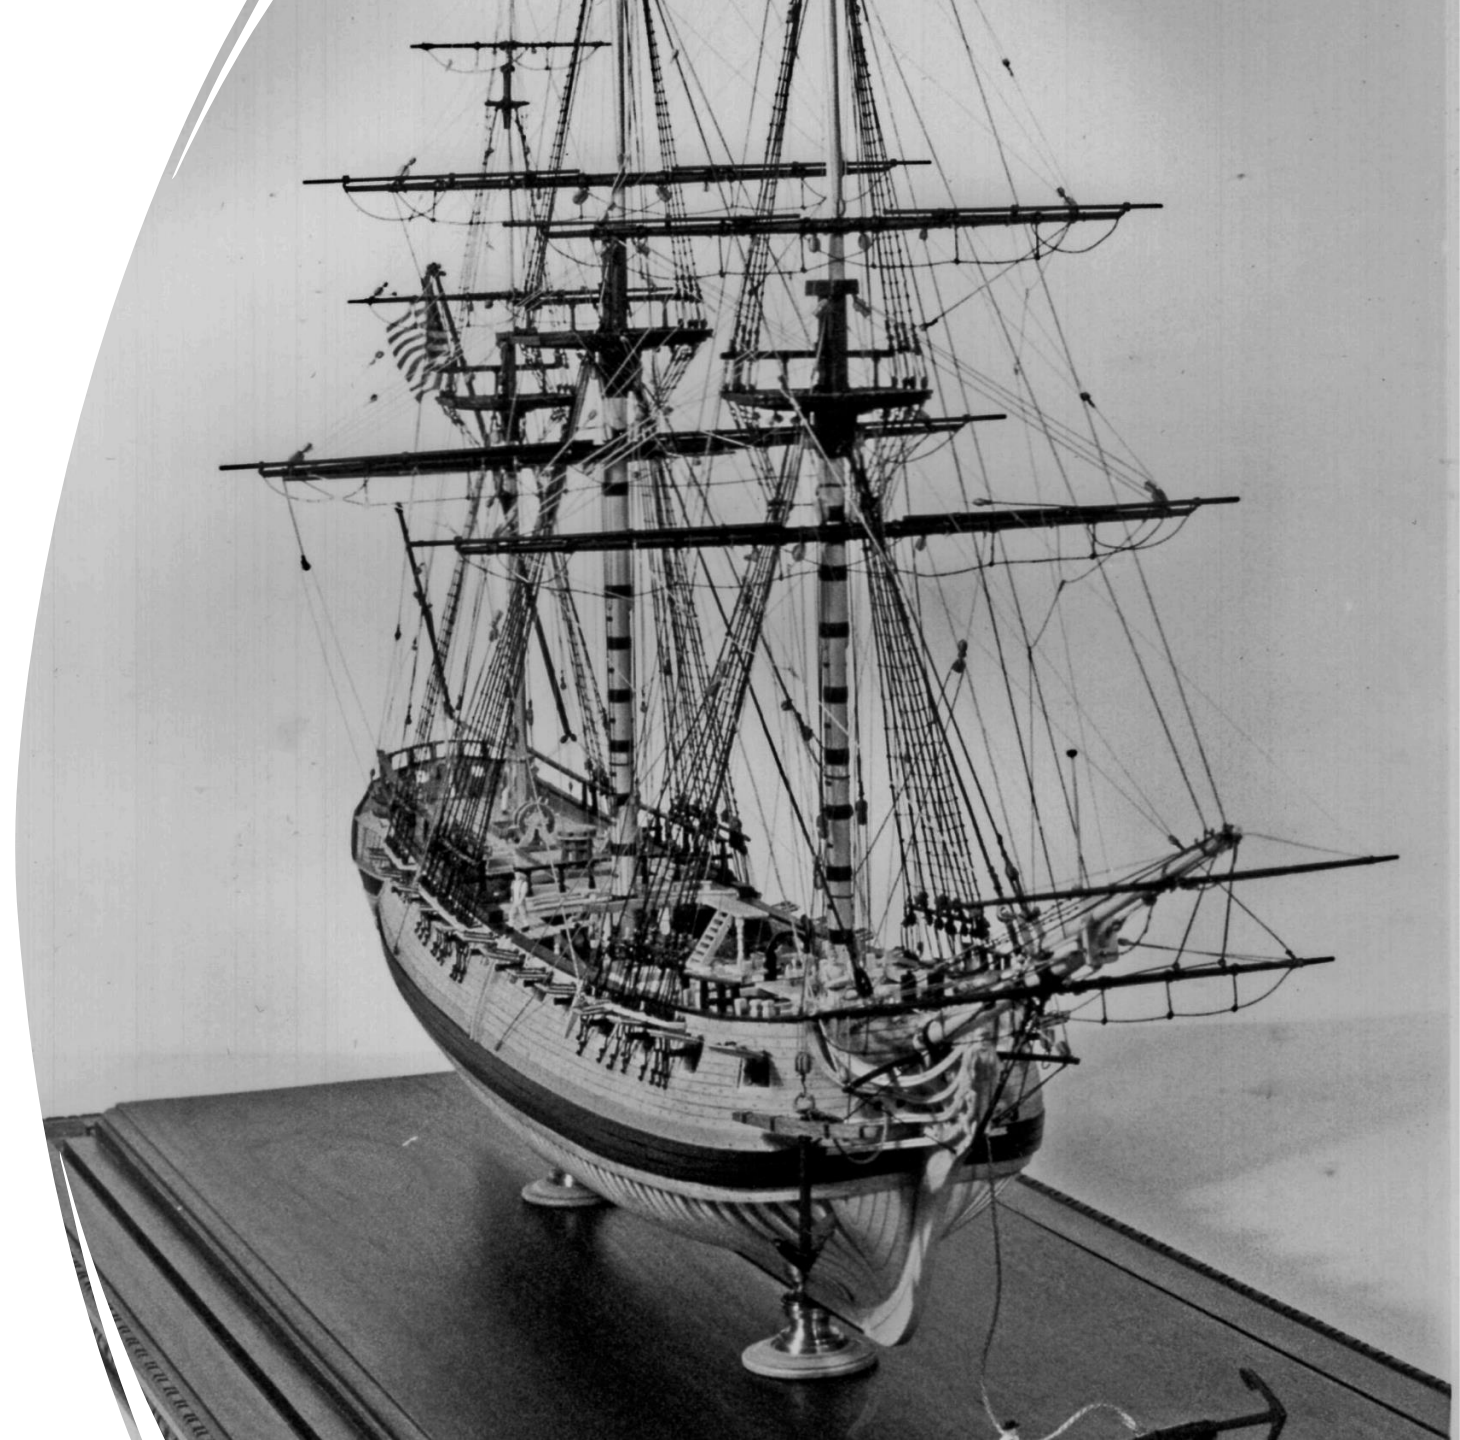

# Raleigh Continental Frigate

---

Harold Hahn

[www.modelshipbuilder.com](http://www.modelshipbuilder.com)

PORT SIDE  
QUARTER GALLERY  
WINDOWS