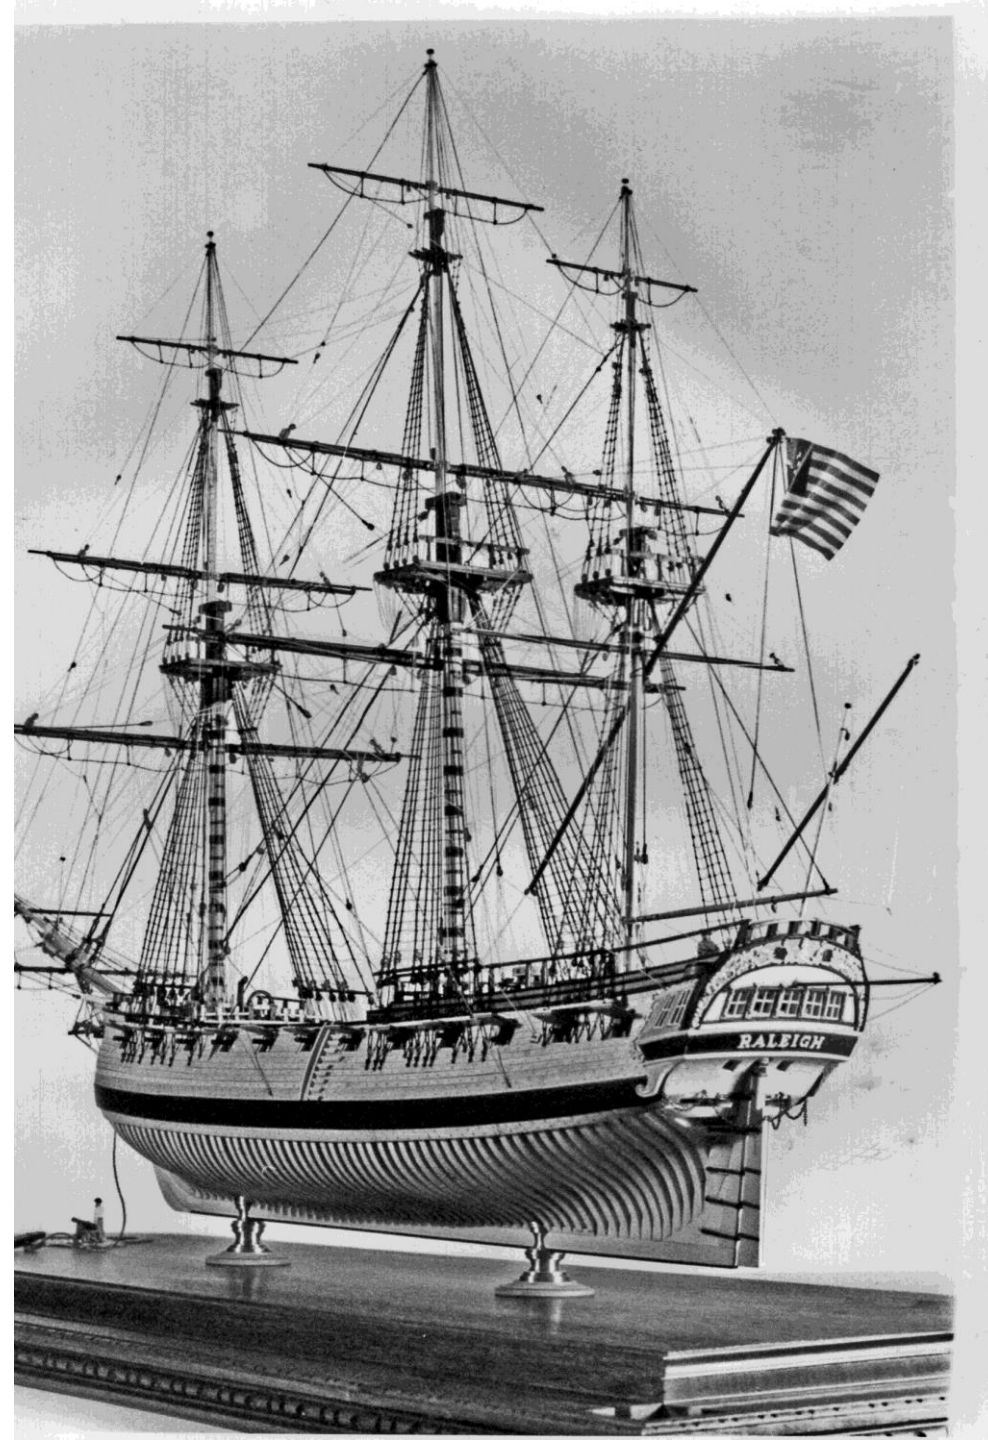

# Raleigh Continental Frigate

---

Harold Hahn

[www.modelshipbuilder.com](http://www.modelshipbuilder.com)

PORT SIDE  
QUARTER GALLERY  
WINDOWS