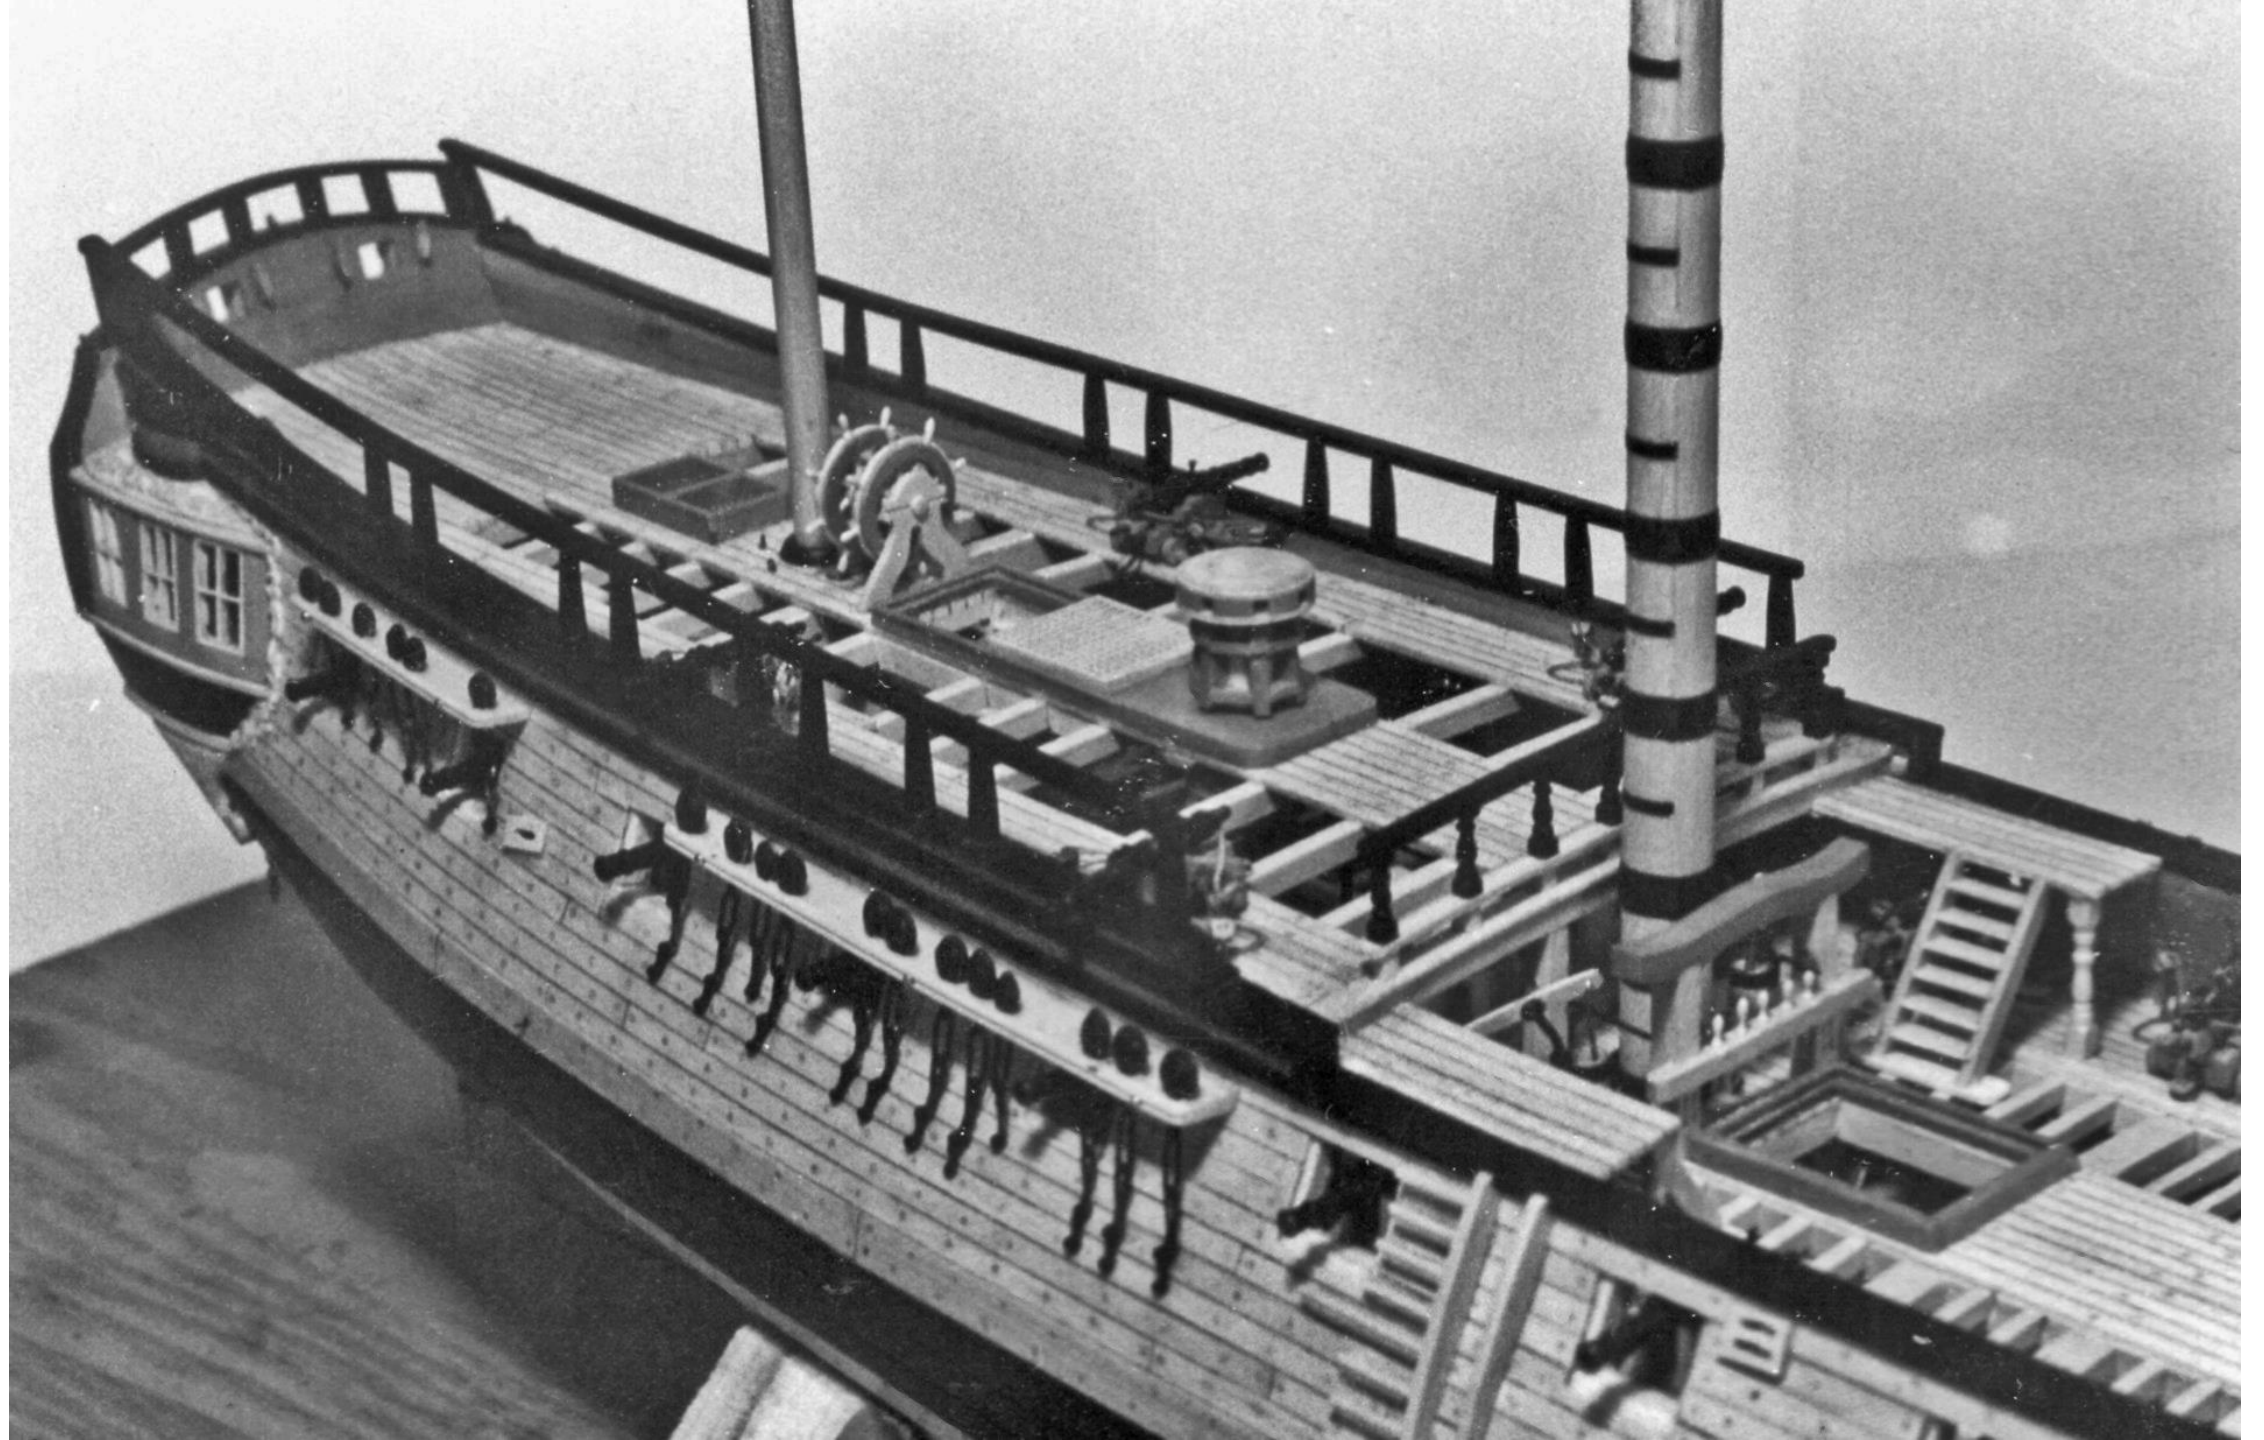

# Raleigh Continental Frigate

---

Harold Hahn

[www.modelshipbuilder.com](http://www.modelshipbuilder.com)

PORT SIDE  
QUARTER GALLERY  
WINDOWS