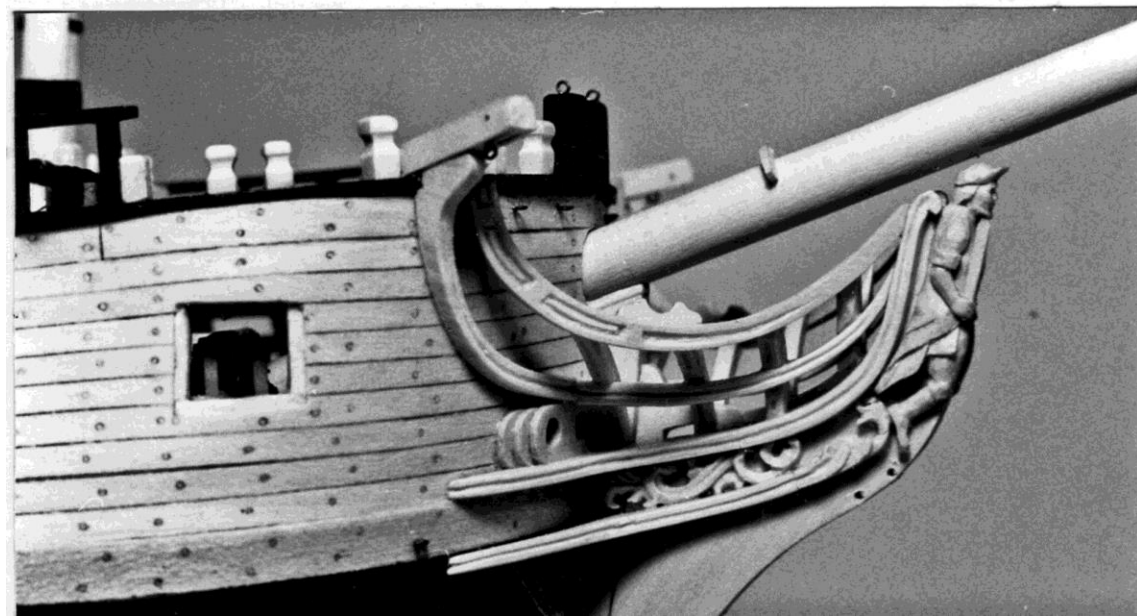

# Raleigh Continental Frigate

---

Harold Hahn

[www.modelshipbuilder.com](http://www.modelshipbuilder.com)

PORT SIDE  
QUARTER GALLERY  
WINDOWS