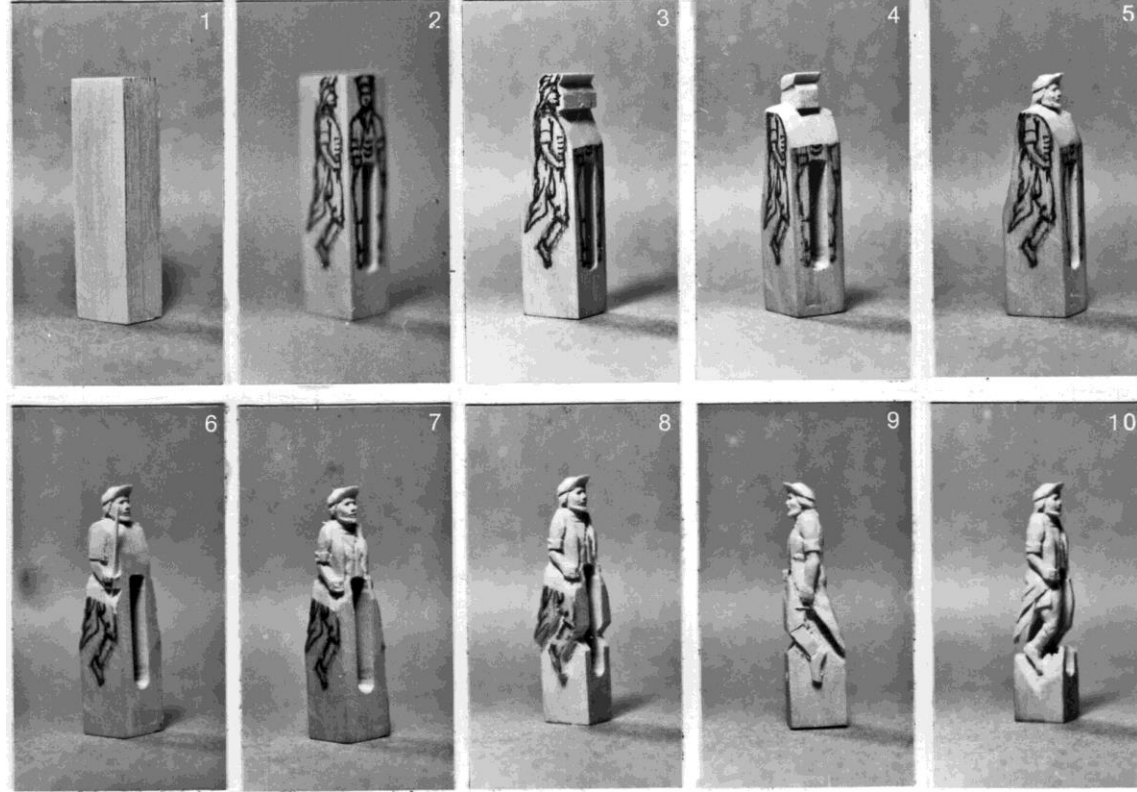

# Raleigh Continental Frigate

---

Harold Hahn

[www.modelshipbuilder.com](http://www.modelshipbuilder.com)

PORT SIDE  
QUARTER GALLERY  
WINDOWS