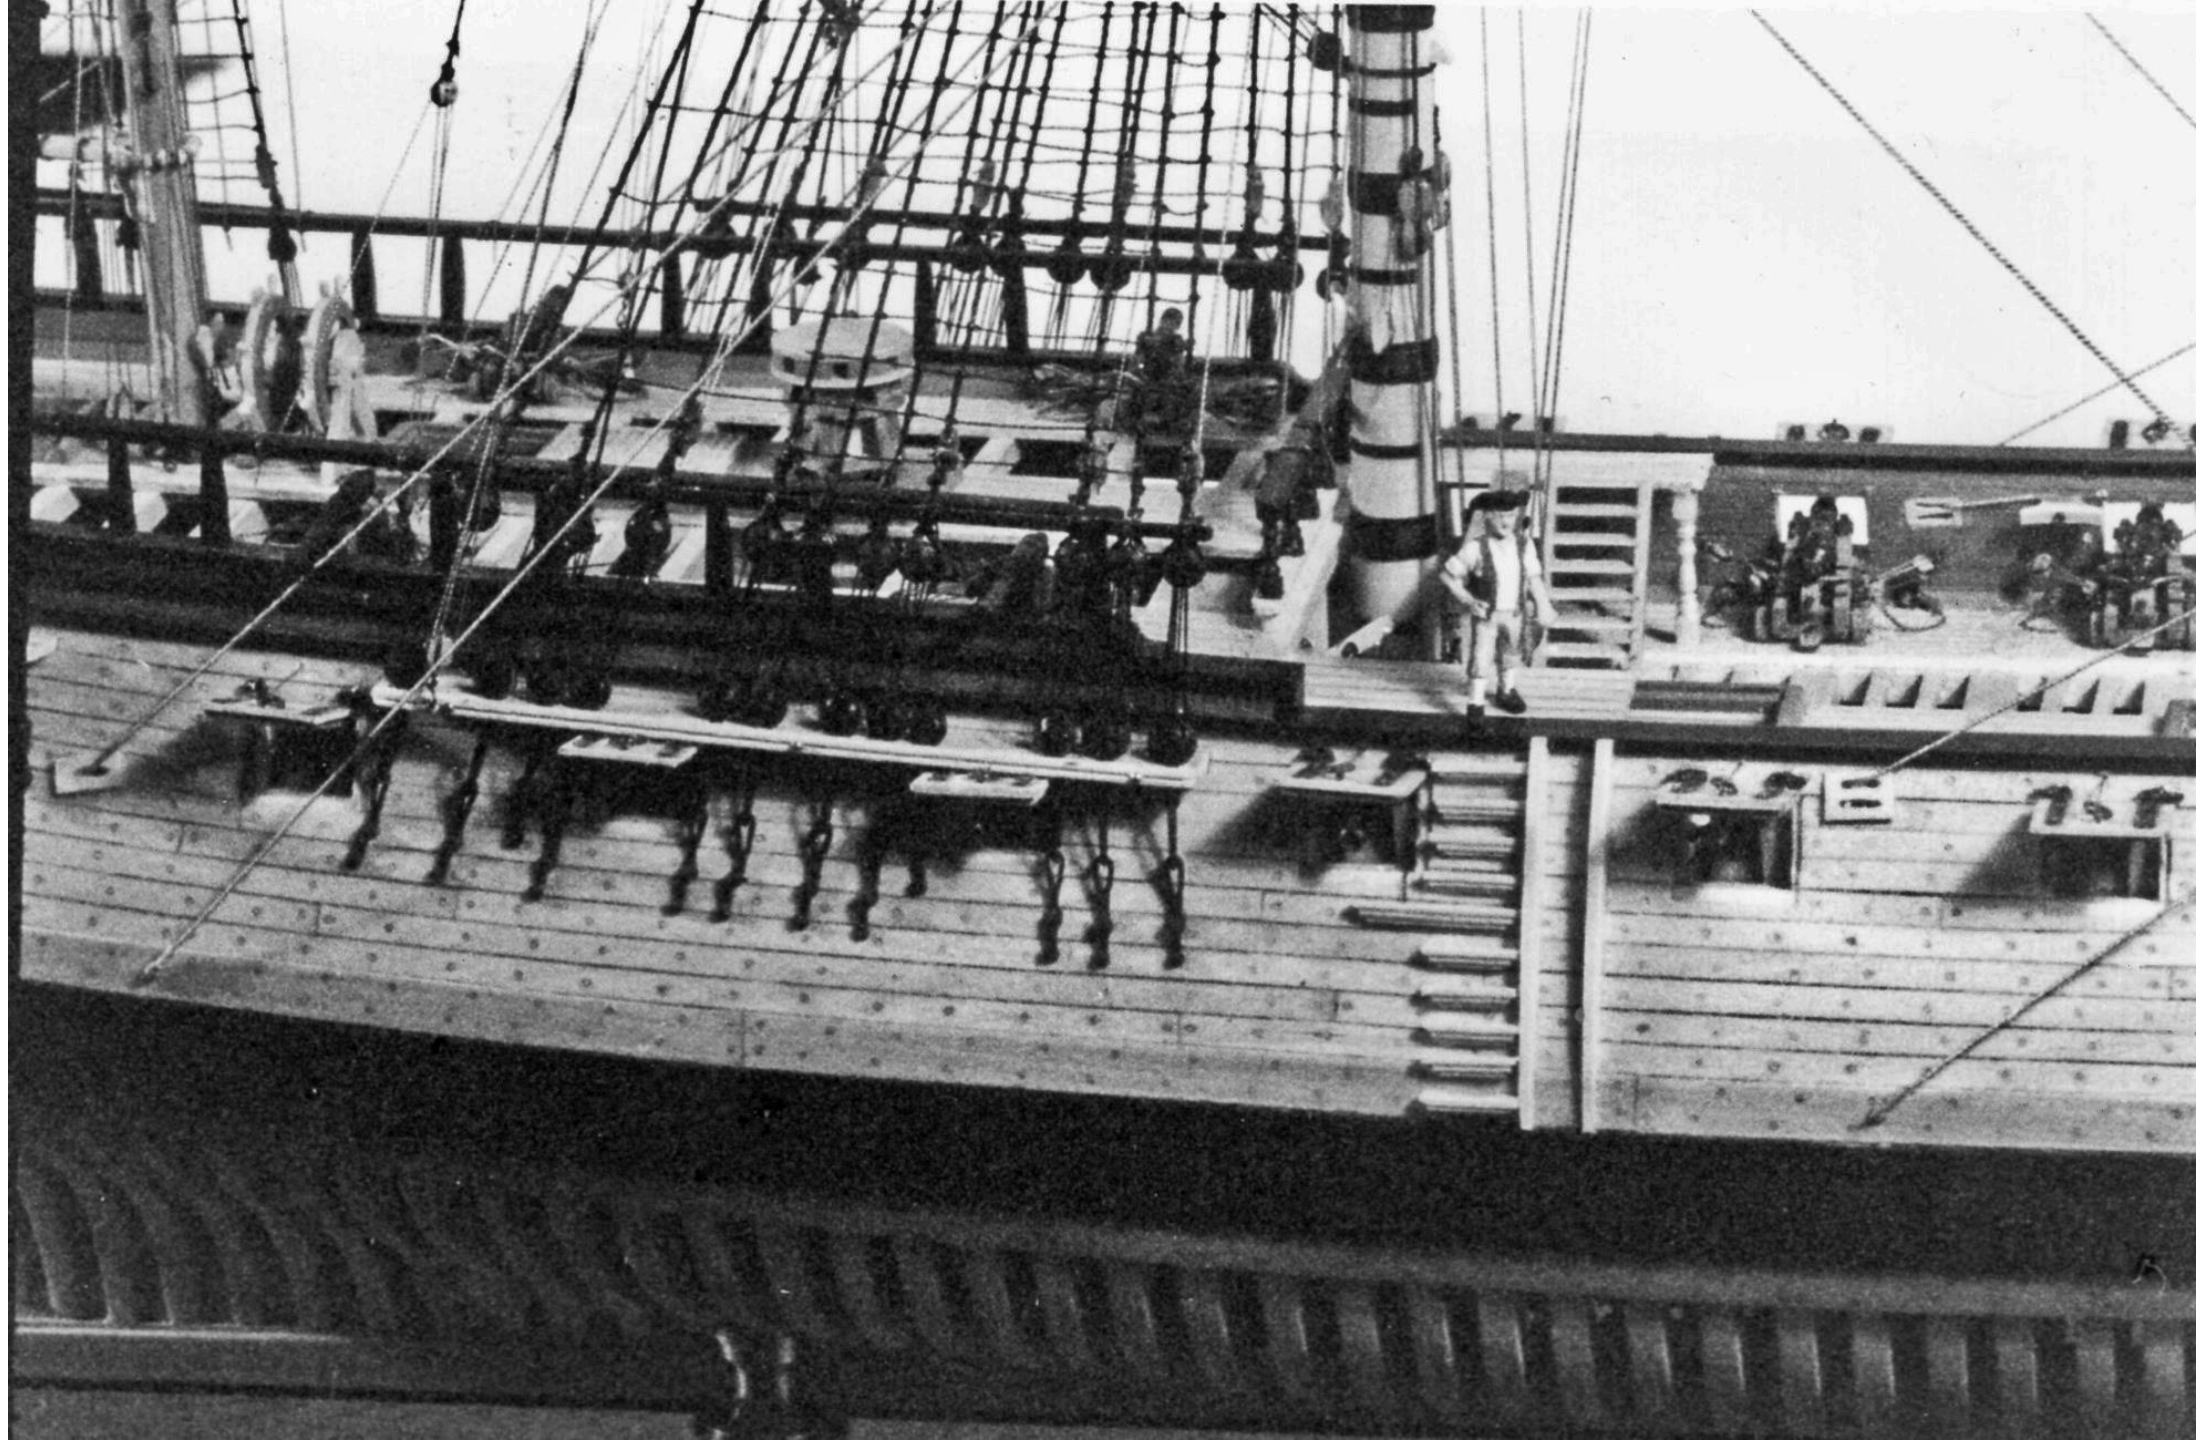

# Raleigh Continental Frigate

---

Harold Hahn

[www.modelshipbuilder.com](http://www.modelshipbuilder.com)

PORT SIDE  
QUARTER GALLERY  
WINDOWS