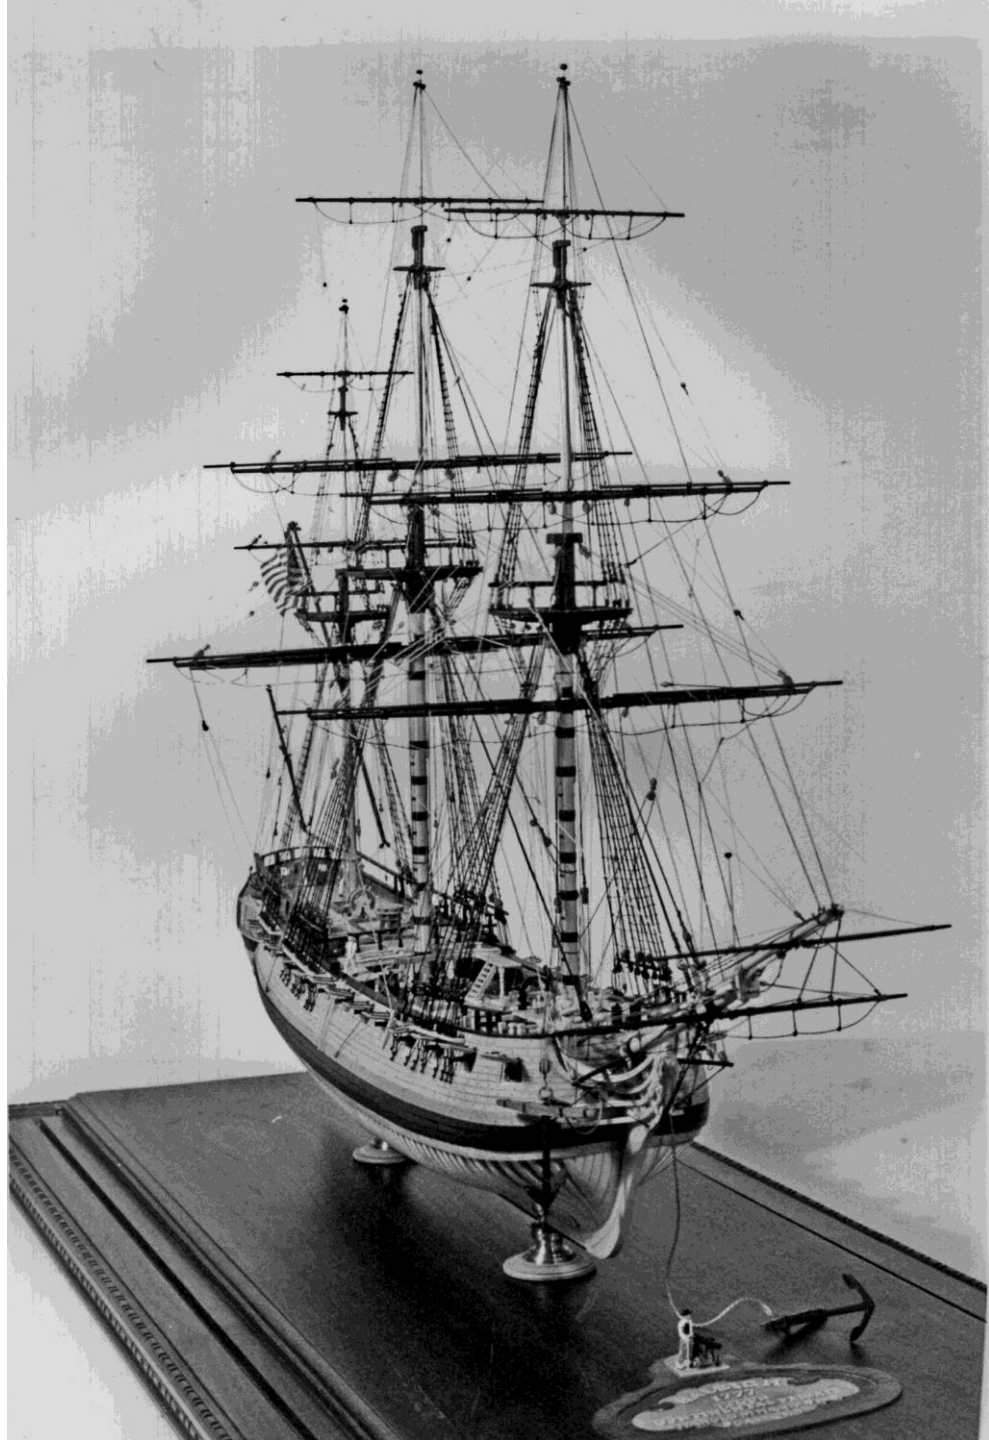

# Raleigh Continental Frigate

---

Harold Hahn

[www.modelshipbuilder.com](http://www.modelshipbuilder.com)

PORT SIDE  
QUARTER GALLERY  
WINDOWS